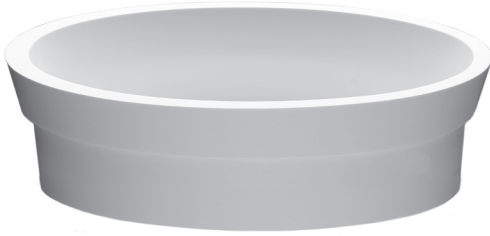

Continuum Oval

About Continuum sink:

- Designed by Matthew Quinn, Continuum is a semi-recessed sink that utilizes the countertop hole cut-out inside the sink bowl.
- This design enables the striations of the counter material to visually continue through the sink, as shown in the photos below.

MODEL 742
20.75" x 16" x 6.125"
SEMI-RECESSED
SculptureStone®
26 lbs / 12 kg

Sink Options and Pricing

Part #: MTCS742 \$1,370
Standard Color White, matte finish Biscuit Color Upgrade (SSBISNK) \$120 matte finish Additional material colors available for projects only. Please call MTI.
Hand-Polished Deep Gloss Finish Upcharge (SSGLOSSSNK2) \$530 For White or Biscuit
Exterior Color \$340 (SSCOLSG) Gloss (SSCOLSM) Matte Must specify color code: Sapphire Blue (SB), Blue Lagoon (BL), Terracotta (TC), Onyx (OX), Stratus Gray (TG), Stormgray (SG)
Quick Ship (QSPRI3) \$255 reduces lead time Please call for availability.