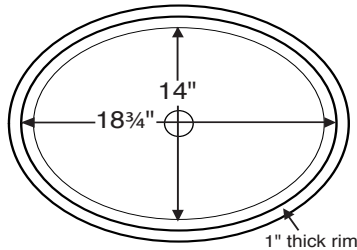

Continuum Oval

About Continuum sink:

- Designed by Matthew Quinn, Continuum is a semi-recessed sink that utilizes the countertop hole cut-out inside the sink bowl.
- This design enables the striations of the counter material to visually continue through the sink, as shown in the photos below.

MODEL 742
20.75" x 16" x 6.125"
SEMI-RECESSED
SculptureStone®
26 lbs / 12 kg

Sink Options and Pricing

Part #: MTCS742 $1,370
Standard Color White, matte finish Biscuit Color Upgrade (SSBISNK) $120 matte finish Additional material colors available for projects only. Please call MTI.
Hand-Polished Deep Gloss Finish Upcharge (SSGLOSSSNK2) $530 For White or Biscuit
Exterior Color $340 (SSCOLSG) Gloss (SSCOLSM) Matte Must specify color code: Sapphire Blue (SB), Blue Lagoon (BL), Terracotta (TC), Onyx (OX), Stratus Gray (TG), Stormgray (SG)
Quick Ship (QSPRI3) $255 reduces lead time Please call for availability.

Options and Accessories

Drain Kits
Finger Touch Drain Without Overflow Chrome (DKFGCN) $185, Brushed Nickel (DKFGBNN) $190
Grid Drain Without Overflow Chrome (DKGDCN) $115, Brushed Nickel (DKGDBNN) $180
Fixed Drain Without Overflow Chrome (DKFDC) $300

Top View

Side View

Provided template ships with sink.
Always measure sink on-site to ensure cut-out accuracy.

ORDERING AND INSTALLATION

- 1.5" drain opening
- Provided template ships with sink. Always measure sink on-site to ensure cut-out accuracy.
- One-piece construction using Engineered SculptureStone® (ESS) material
- Non-porous, stain-, mold- and mildew-resistant.
- Material is approximately 70% organic
- Five-Year Limited Residential Warranty

IMPORTANT ORDERING AND INSTALLATION INFORMATION