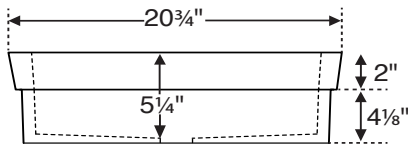

Front View

Side View