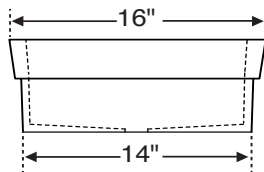

Top View

Front View

Side View

Provided template ships with sink.
Always measure sink on-site to ensure cut-out accuracy.

ORDERING AND INSTALLATION

- 1.5" drain opening
- Provided template ships with sink. Always measure sink on-site to ensure cut-out accuracy.
- One-piece construction using Engineered SculptureStone® (ESS) material
- Non-porous, stain-, mold- and mildew-resistant.
- Material is approximately 70% organic
- Five-Year Limited Residential Warranty