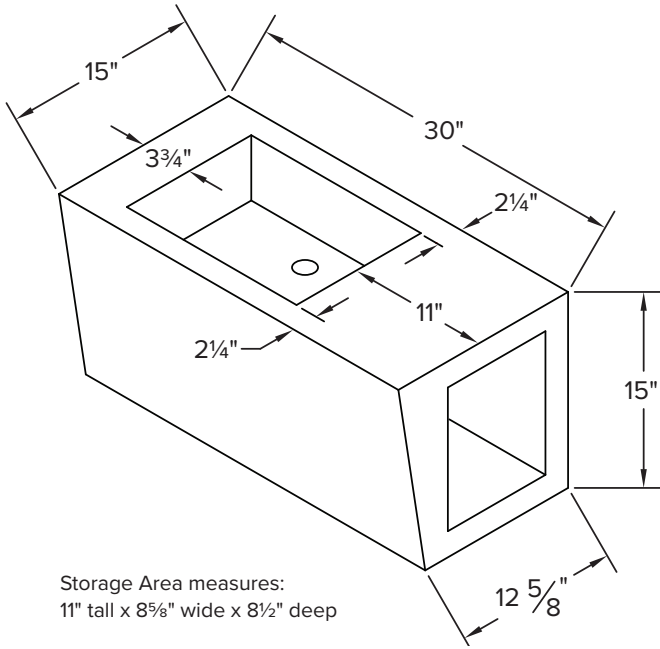

Petra 2 Wall-Mounted Vanity

MODEL MTCS-VWM802
30.25" x 14.5" x 15" Bowl: 15.25" x 10.5"
WALL-MOUNTED
SculptureStone®

Top View

Front View

Left hand bowl shown, right hand bowl is mirror image.

LENGTH	FINISH	PART #	PRICE	
30" x 15" x 15"	Matte	VSWM3015MT	\$4,025	Crate / Handling Fee Applies
	Gloss	VSWM3015GL	\$4,740	

ORDERING AND INSTALLATION

- Comes without an overflow. Check local codes.
- Designed for wall-mount faucet or deck-mount beside bowl opposite storage shelf
- Unit comes without faucet holes. Specify up to 3 holes.
- 1.5" drain opening.
- Includes wall-mount cleat. Wall fasteners not included.
- Rear access opening for installation.
- Custom sizes are not available.
- One-piece construction using Engineered SculptureStone® (ESS) material.
- This material is non-porous, stain-, mold- and mildew-resistant.
- Approximately 70% of the material is organic, including minerals mined from the earth, making it "Green".
- Five-Year Limited Residential Warranty.

• Before discarding packaging, check for accessories that may be inside.
• All product measurements are ±1/2".
• Specifications and configurations are subject to change without notice.
• Measurements herein supersede all others published prior to publication date below.