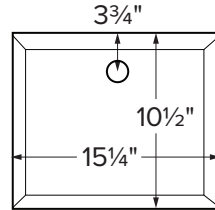

Petra 2 Wall-Mounted Vanity

MODEL MTCS-VWM802
30.25" x 14.5" x 15" Bowl: 15.25" x 10.5"
WALL-MOUNTED
SculptureStone®

Top View

Front View

Left hand bowl shown, right hand bowl is mirror image.

LENGTH	FINISH	PART #	PRICE	
30" x 15" x 15"	Matte	VSWM3015MT	\$4,025	Crate / Handling Fee Applies
	Gloss	VSWM3015GL	\$4,740	

ORDERING AND INSTALLATION

- Comes without an overflow. Check local codes.
- Designed for wall-mount faucet or deck-mount beside bowl opposite storage shelf
- Unit comes without faucet holes. Specify up to 3 holes.
- 1.5" drain opening.
- Includes wall-mount cleat. Wall fasteners not included.
- Rear access opening for installation.
- Custom sizes are not available.
- One-piece construction using Engineered SculptureStone® (ESS) material.
- This material is non-porous, stain-, mold- and mildew-resistant.
- Approximately 70% of the material is organic, including minerals mined from the earth, making it "Green".
- Five-Year Limited Residential Warranty.

• Before discarding packaging, check for accessories that may be inside.
• All product measurements are ±1/2".
• Specifications and configurations are subject to change without notice.
• Measurements herein supersede all others published prior to publication date below.