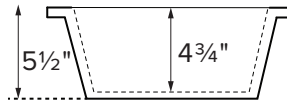

Petra 2 Wall-Mounted Vanity

MODEL MTCS-VWM802
30.25" x 14.5" x 15" Bowl: 15.25" x 10.5"
WALL-MOUNTED
SculptureStone®

Top View

Front View

Left hand bowl shown, right hand bowl is mirror image.

LENGTH	FINISH	PART #	PRICE	
30" x 15" x 15"	Matte	VSWM3015MT	\$4,025	Crate / Handling Fee Applies
	Gloss	VSWM3015GL	\$4,740	

• Before discarding packaging, check for accessories that may be inside.
• All product measurements are ±1/2".
• Specifications and configurations are subject to change without notice.
• Measurements herein supersede all others published prior to publication date below.