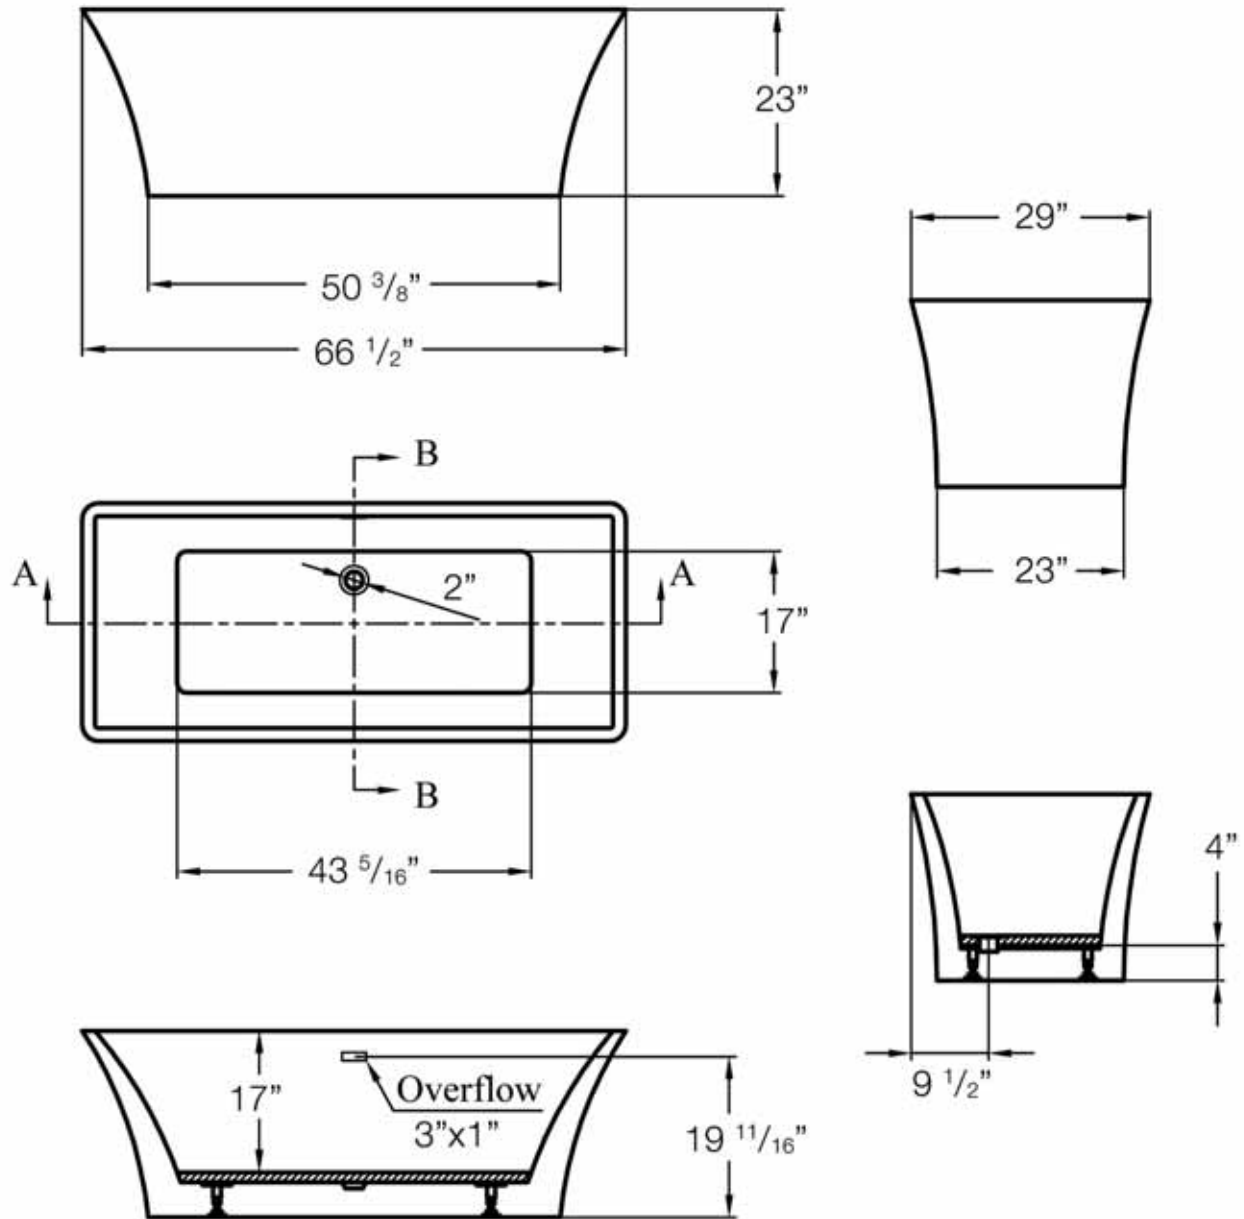

MAIDSTONE

www.MaidstoneSupply.com

Double End Freestanding Tub

Part No: 220HU66

Contact Maidstone for additional information and specifications. For complete warranty information and a list of dealers visit www.MaidstoneSupply.com. All products and specifications are subject to change without notice. Maidstone is not responsible for typographical and/or dimensional errors. Typographical errors are subject to correction.

Note: Rough-in dimensions may vary +/- 1/2" and are subject to change. No responsibility is assumed by Maidstone.