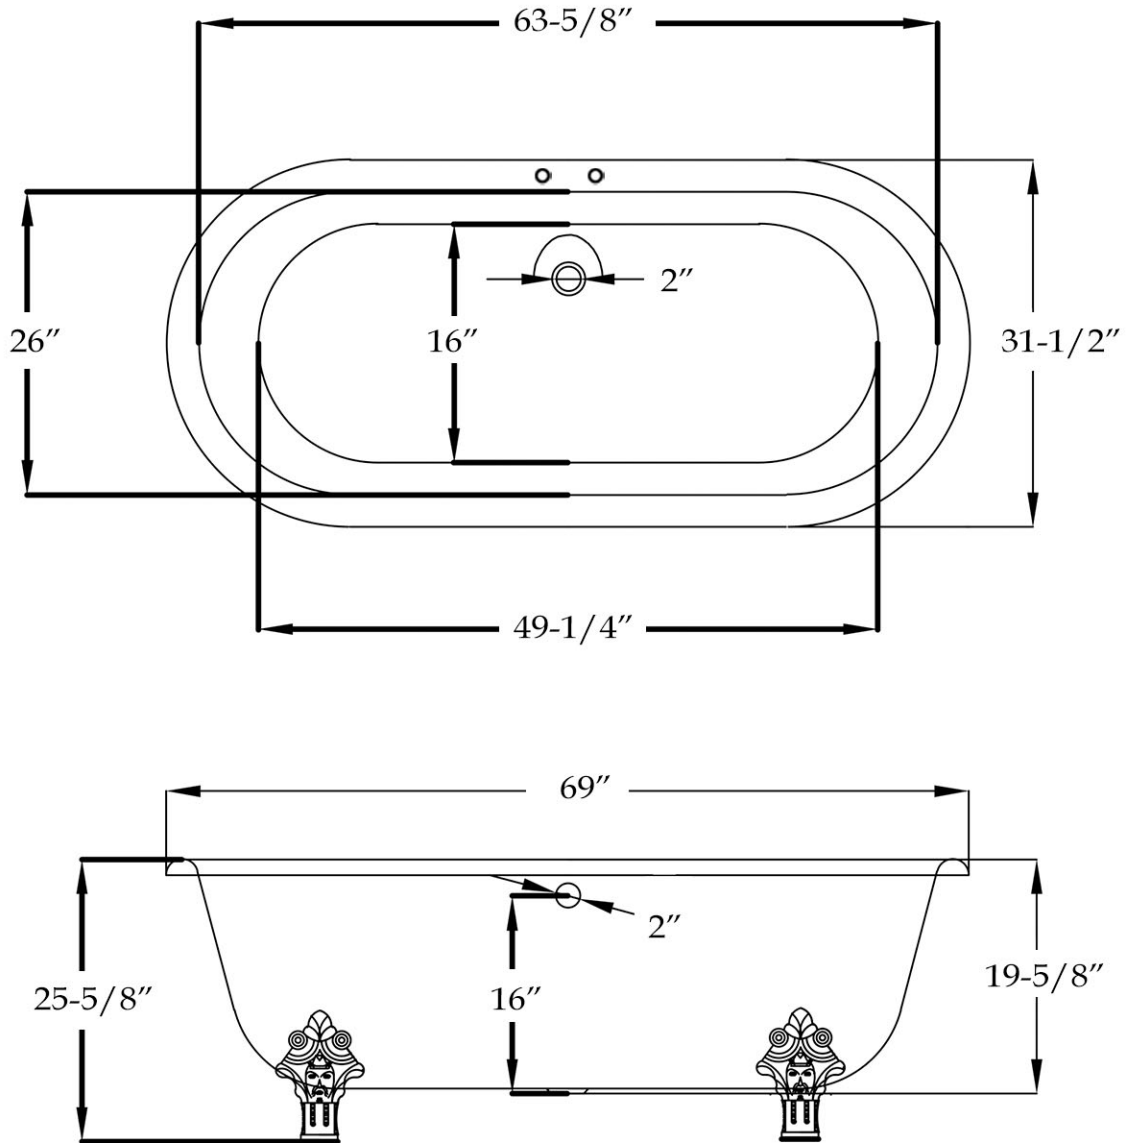

MAIDSTONE

www.MaidstoneSupply.com

Double Ended Clawfoot Tub

Part No: 2201MDE-69-7

Weight (empty): 319 lbs Weight (filled): 935 lbs Capacity: 69 gal Water depth: 16"

Contact Maidstone for additional information and specifications. For complete warranty information and a list of dealers visit www.MaidstoneSupply.com. All products and specifications are subject to change without notice. Maidstone is not responsible for typographical and/or dimensional errors. Typographical errors are subject to correction.

Note: Rough-in dimensions may vary +/- 1/2" and are subject to change. No responsibility is assumed by Maidstone.