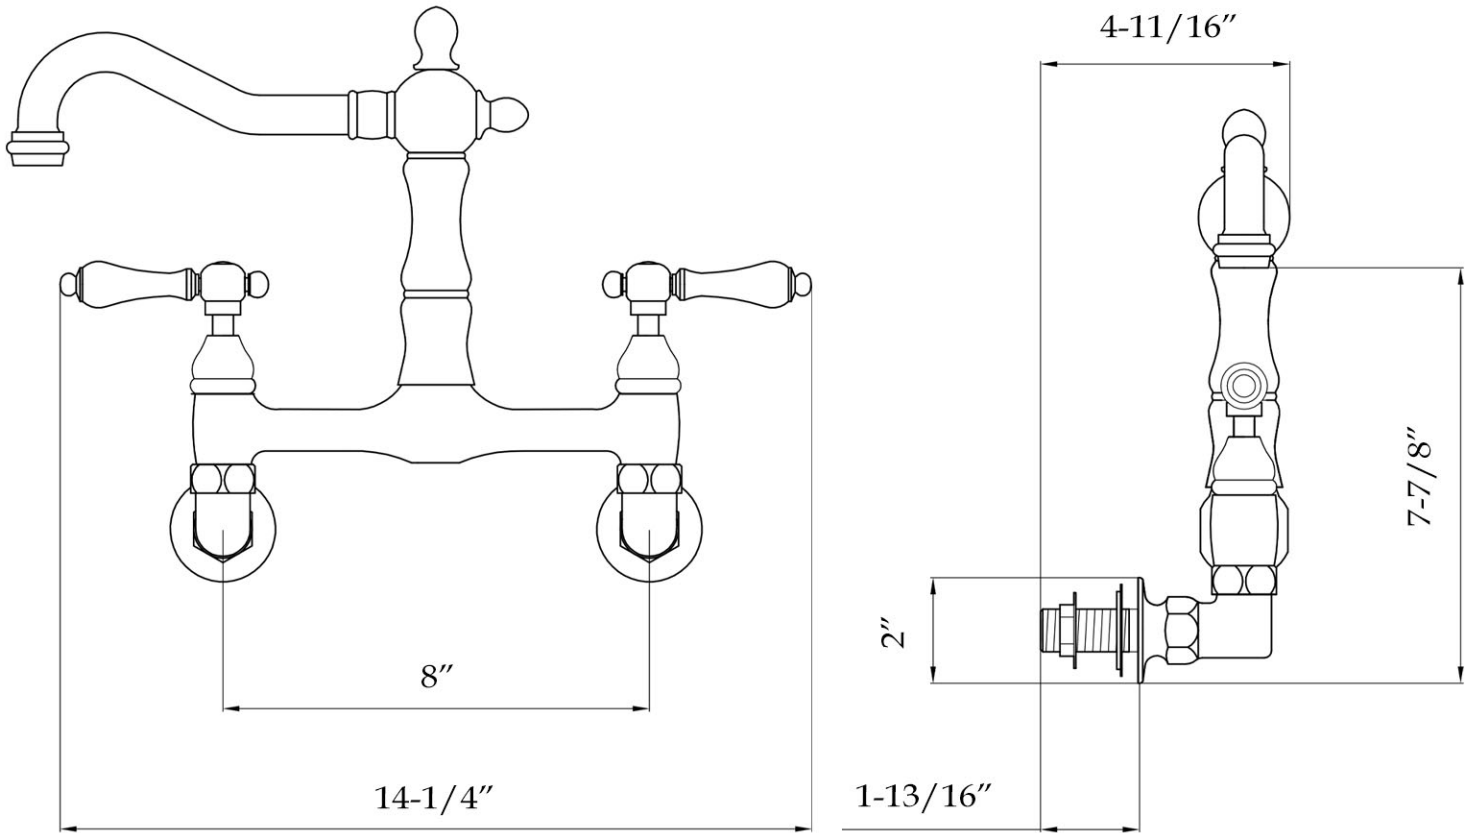

MAIDSTONE

www.MaidstoneSupply.com

Wall Mounted Bridge Kitchen Faucet Part No: 144-W4

Porcelain Lever

Metal Cross

Contact Maidstone for additional information and specifications. For complete warranty information and a list of dealers visit [www.MaidstoneSupply.com](http://www.MaidstoneSupply.com). All products and specifications are subject to change without notice. Maidstone is not responsible for typographical and/or dimensional errors. Typographical errors are subject to correction.

Note: Rough-in dimensions may vary +/- 1/2" and are subject to change. No responsibility is assumed by Maidstone.