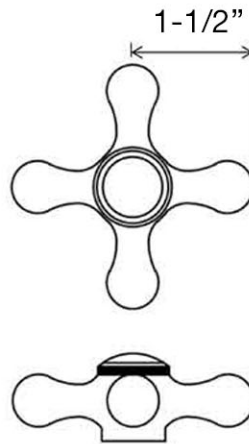

MAIDSTONE

www.MaidstoneSupply.com

Wall Mounted Bridge Kitchen Faucet Part No: 144-W4

Porcelain Lever

Metal Cross

Contact Maidstone for additional information and specifications. For complete warranty information and a list of dealers visit [www.MaidstoneSupply.com](http://www.MaidstoneSupply.com). All products and specifications are subject to change without notice. Maidstone is not responsible for typographical and/or dimensional errors. Typographical errors are subject to correction.

Note: Rough-in dimensions may vary +/- 1/2" and are subject to change. No responsibility is assumed by Maidstone.