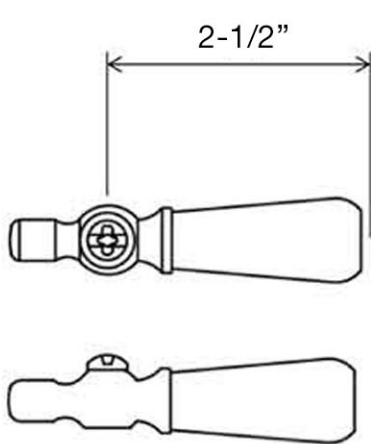

MAIDSTONE

www.MaidstoneSupply.com

Wall Mounted Bridge Kitchen Faucet Part No: 144-W4

Porcelain Lever

Metal Cross

Contact Maidstone for additional information and specifications. For complete warranty information and a list of dealers visit [www.MaidstoneSupply.com](http://www.MaidstoneSupply.com). All products and specifications are subject to change without notice. Maidstone is not responsible for typographical and/or dimensional errors. Typographical errors are subject to correction.

Note: Rough-in dimensions may vary +/- 1/2" and are subject to change. No responsibility is assumed by Maidstone.