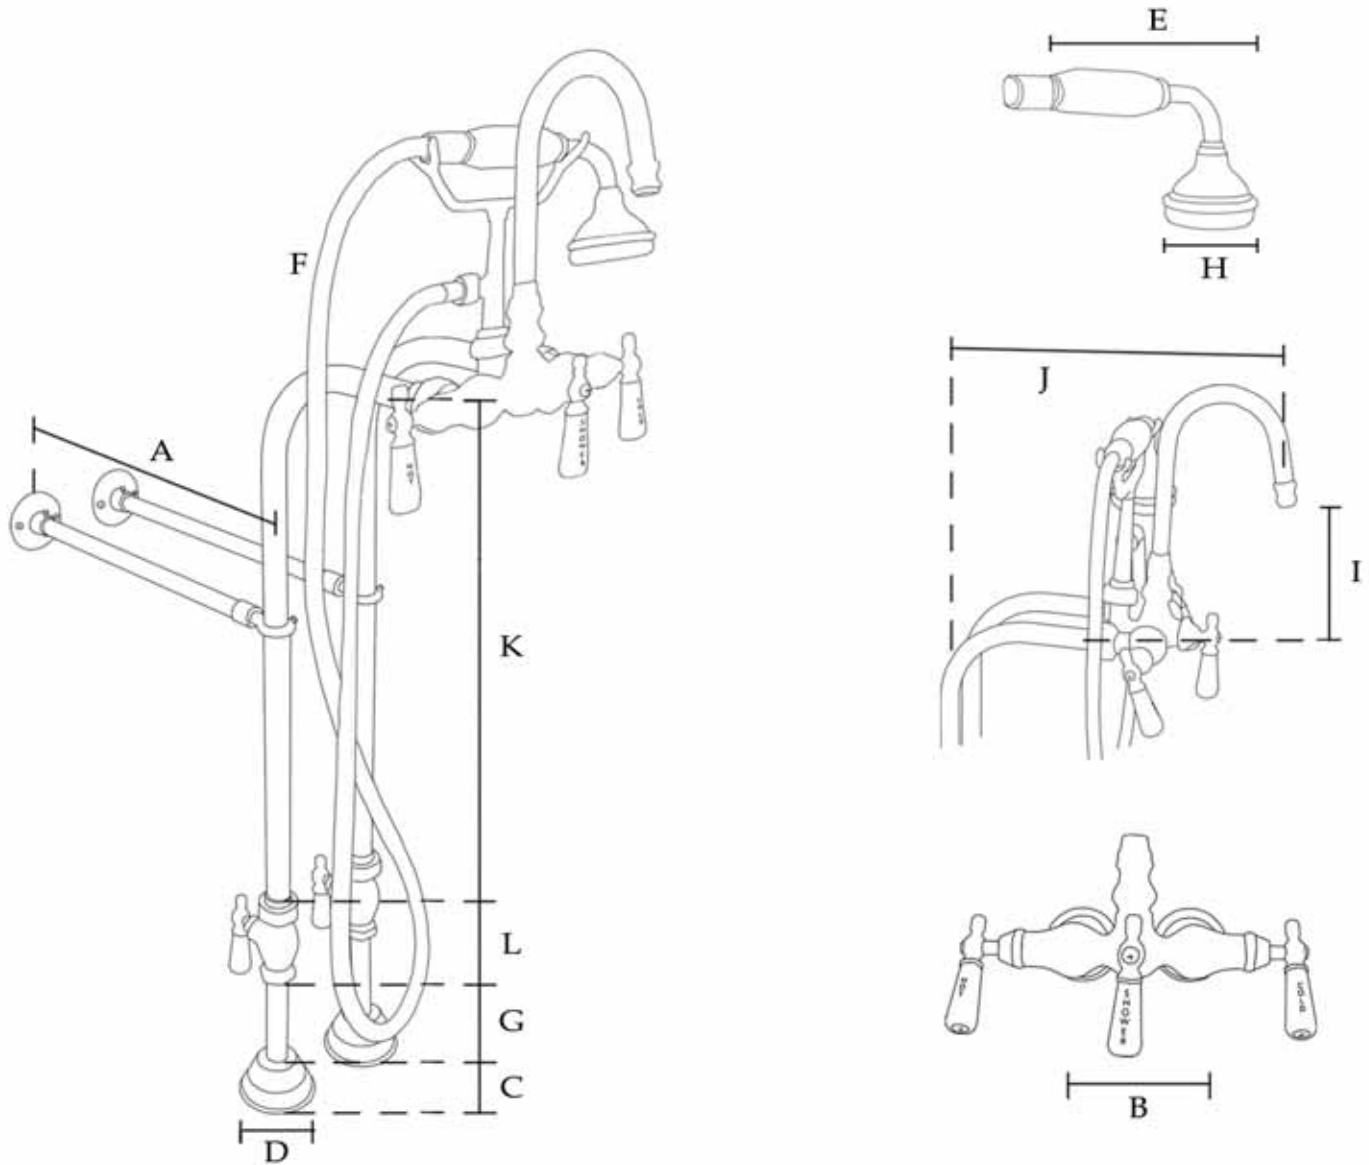

MAIDSTONE

www.MaidstoneSupply.com

Freestanding Gooseneck Clawfoot Tub Faucet with Handshower

Part No: 121-GSF5

(A) Brace: 13-1/2" L

(E) Hand Shower: 7" L

(I) Spout: 4-1/2" H

(B) Centers: 3-3/8" W

(F) Hose: 59-3/4" L

(J) Spout: 12" Reach

(C) Flange: 1-3/4" H

(G) Nipple: 7-1/2" L

(K) Tube: 19-1/2" L

(D) Flange: 3" OD

(H) Shower Head: 2-1/2" OD

(L) Valve: 3-3/4" H

Note: Rough-in dimensions may vary +/- 1/2" and are subject to change. No responsibility is assumed by Maidstone.