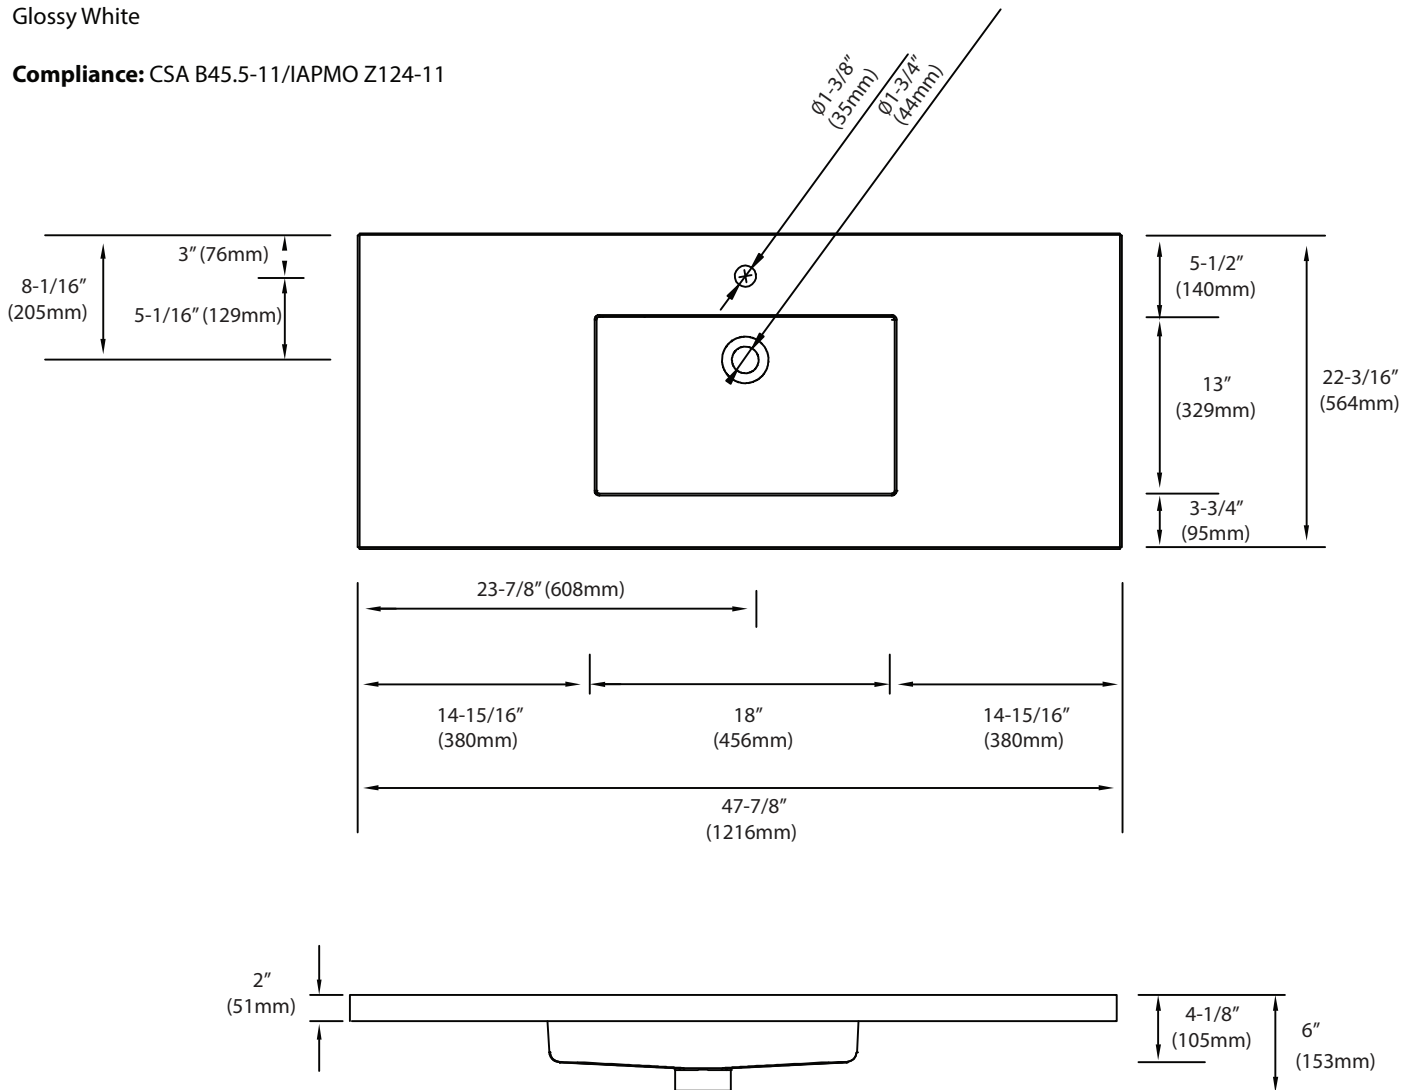

Finishes

Glossy White

Compliance: CSA B45.5-11/IAPMO Z124-11

For clarification, please contact Madeli Customer Care at (800)-819-6988 or (305)-718-8817 Ext. 1

All dimensions are approximate and subject to standard tolerance. Specifications subject to change without prior notice.