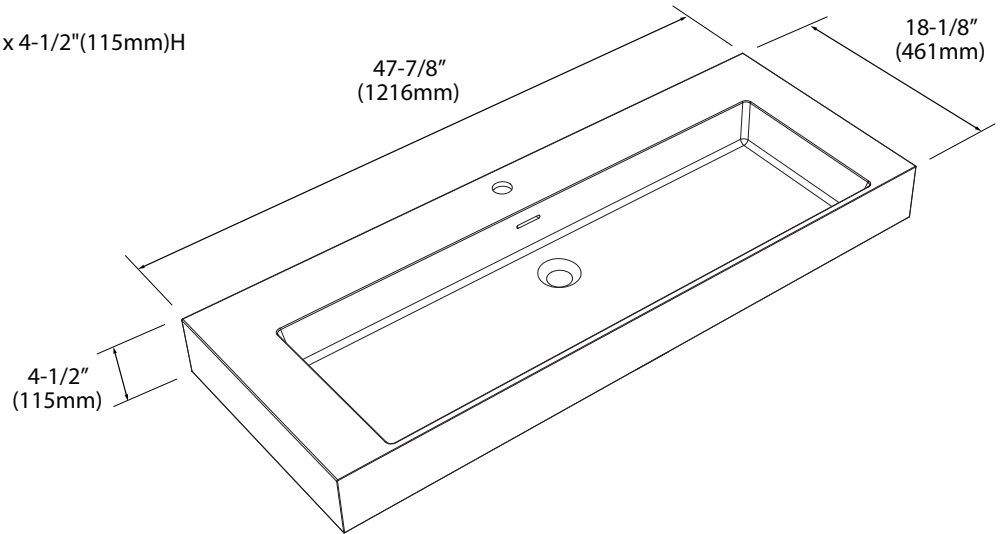

X-Stone Trough Sink - 48" Single Bowl

Specification & Installation Guide

Features

- X-Stone Trough sink 48" single bowl
- Size: 47-7/8"(1216mm)L x 18-1/8"(461mm)W x 4-1/2"(115mm)H
- Material: Solid Surface
- With overflow
- 4"H backsplash & sidesplash: Optional
- Single faucet: XTU1845-48-110-WH (shown)
- 8" widespread: XTU1845-48-130-WH
- No faucet hole: XTU1845-48-100-WH
- Packaging Dimensions: 51"x 21"x 7-1/2"
- Gross Weight: 65 lbs. / 30 kgs.

Finish

- Glossy White

Compliance: CSA B45.5-11/IAPMO Z124-11

For clarification, please contact Madeli Customer Care at (800)-819-6988 or (305)-718-8817 Ext. 1 or service@madeli.com

All dimensions are approximate and subject to standard tolerance. Specifications subject to change without prior notice.