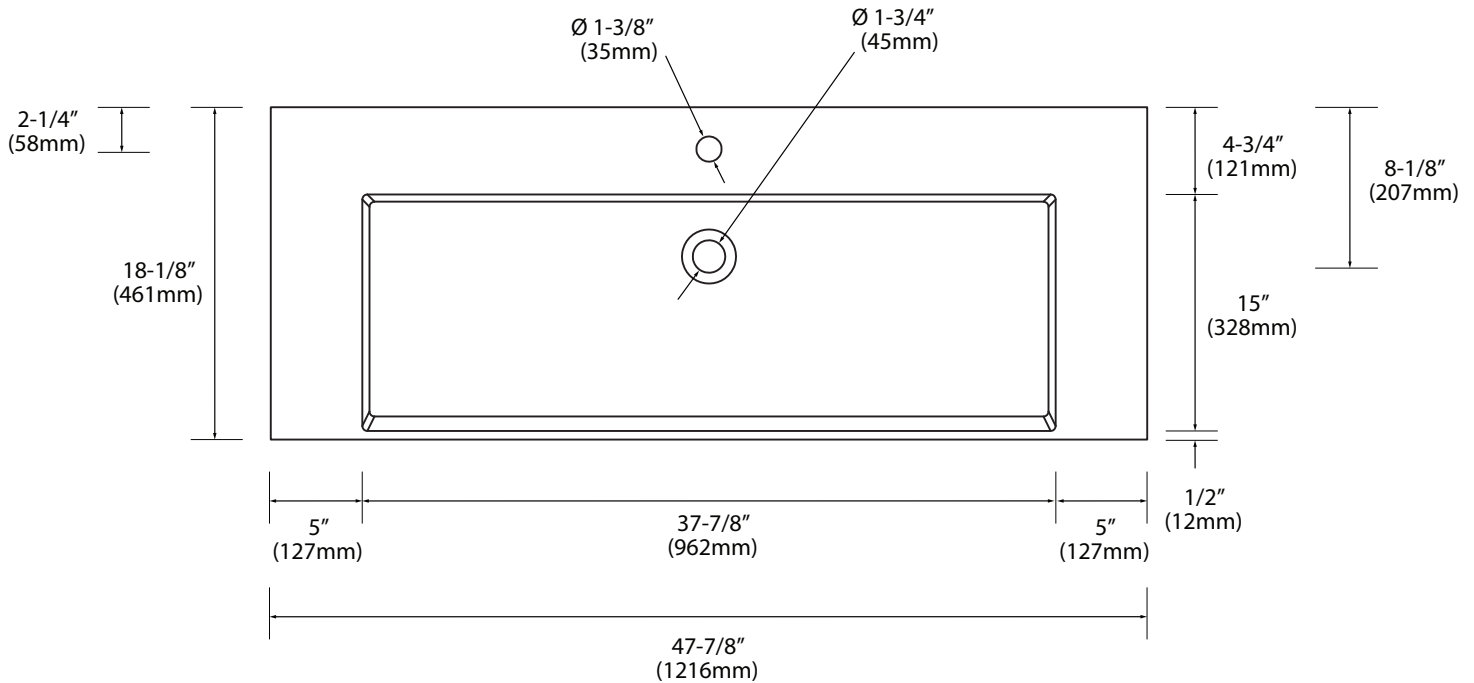

X-Stone Trough Sink - 48" Single Bowl

Specification & Installation Guide

Features

- X-Stone Trough sink 48" single bowl
- Size: 47-7/8"(1216mm)L x 18-1/8"(461mm)W x 4-1/2"(115mm)H
- Material: Solid Surface
- With overflow
- 4"H backsplash & sidesplash: Optional
- Single faucet: XTU1845-48-110-WH (shown)
- 8" widespread: XTU1845-48-130-WH
- No faucet hole: XTU1845-48-100-WH
- Packaging Dimensions: 51"x 21"x 7-1/2"
- Gross Weight: 65 lbs. / 30 kgs.

Finish

- Glossy White

Compliance: CSA B45.5-11/IAPMO Z124-11

For clarification, please contact Madeli Customer Care at (800)-819-6988 or (305)-718-8817 Ext. 1 or service@madeli.com

All dimensions are approximate and subject to standard tolerance. Specifications subject to change without prior notice.