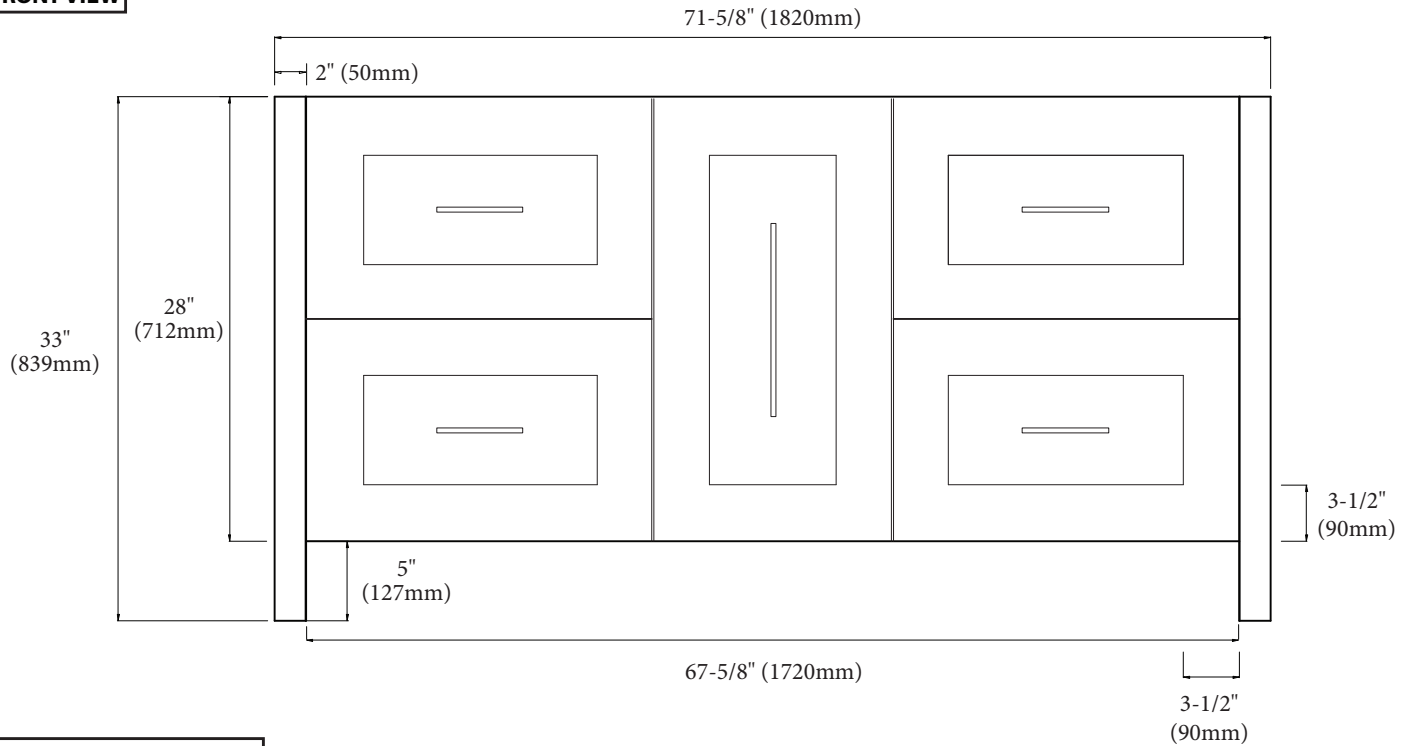

Retro - 72" Double Bowl

Specification & Installation Guide

Features

- Free Standing 72" vanity: 33" (839mm)H x 22"(560mm)D x 71-5/8" (1820mm)W
- Furniture grade plywood layered with solid wood veneer and protected with several coats of polyurethane (No particle board or MDF used). Matching finish inside out
- Four 18" adjustable drawers with full-extension soft-close European hardware and adjustable tempered glass dividers.
- One pull-out drawer with two interior privacy drawers.
- Handle: Polished chrome or brushed nickel.

Package Dimensions

76" x 26" x 35"

Weight

205 lbs. / 93 kgs.

SIDE VIEW

Retro - 72" Double Bowl

Specification & Installation Guide

TOP VIEW

BACK VIEW

Retro - 72" Double Bowl

Specification & Installation Guide

FRONT VIEW

ROUGH-IN DIMENSIONS