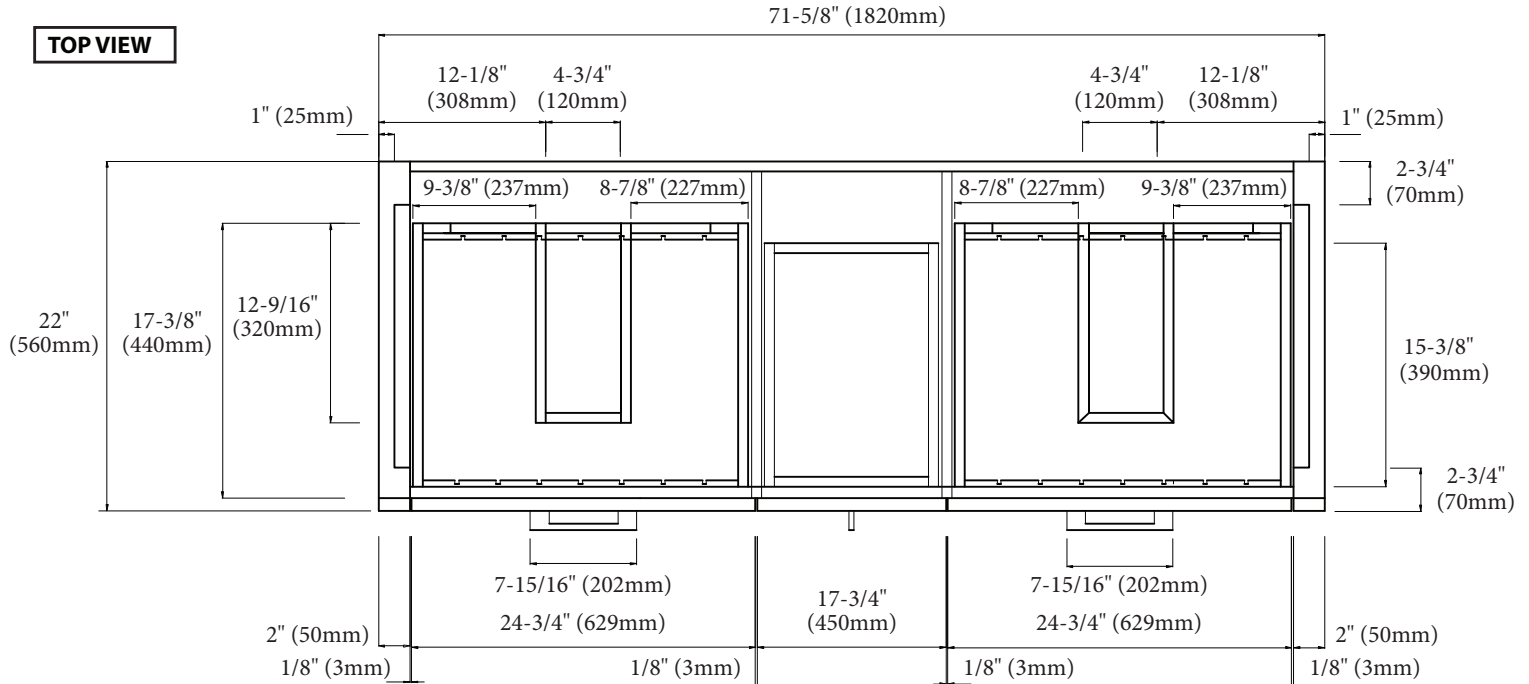

Retro - 72" Double Bowl

Specification & Installation Guide

Features

- Free Standing 72" vanity: 33" (839mm)H x 22"(560mm)D x 71-5/8" (1820mm)W
- Furniture grade plywood layered with solid wood veneer and protected with several coats of polyurethane (No particle board or MDF used). Matching finish inside out
- Four 18" adjustable drawers with full-extension soft-close European hardware and adjustable tempered glass dividers.
- One pull-out drawer with two interior privacy drawers.
- Handle: Polished chrome or brushed nickel.

Package Dimensions

76" x 26" x 35"

Weight

205 lbs. / 93 kgs.

SIDE VIEW

Retro - 72" Double Bowl

Specification & Installation Guide

TOP VIEW

BACK VIEW

Retro - 72" Double Bowl

Specification & Installation Guide

FRONT VIEW

ROUGH-IN DIMENSIONS