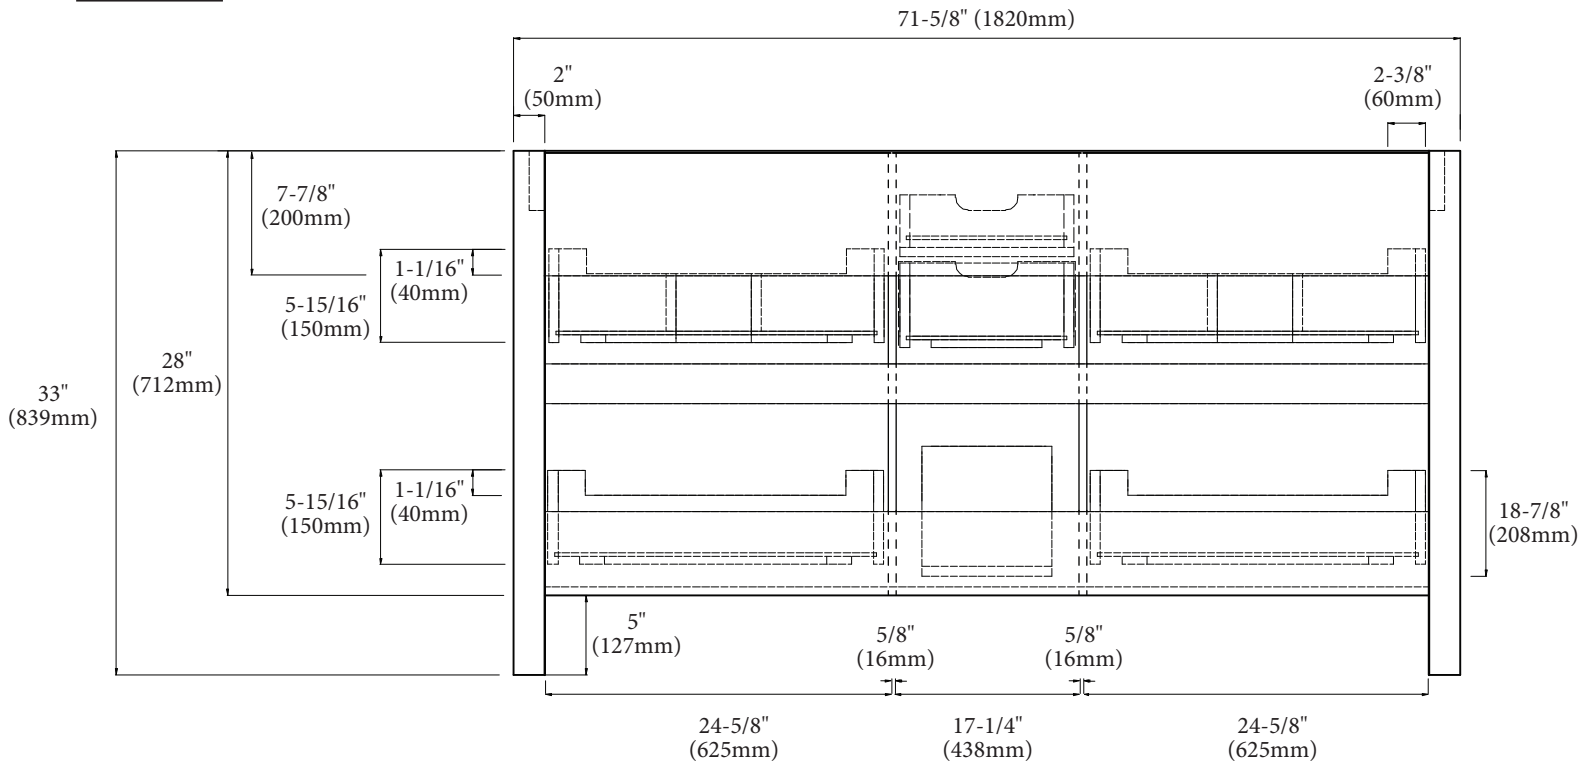

Retro - 72" Double Bowl

Specification & Installation Guide

Features

- Free Standing 72" vanity: 33" (839mm)H x 22"(560mm)D x 71-5/8" (1820mm)W
- Furniture grade plywood layered with solid wood veneer and protected with several coats of polyurethane (No particle board or MDF used). Matching finish inside out
- Four 18" adjustable drawers with full-extension soft-close European hardware and adjustable tempered glass dividers.
- One pull-out drawer with two interior privacy drawers.
- Handle: Polished chrome or brushed nickel.

Package Dimensions

76" x 26" x 35"

Weight

205 lbs. / 93 kgs.

SIDE VIEW

Retro - 72" Double Bowl

Specification & Installation Guide

TOP VIEW

BACK VIEW

Retro - 72" Double Bowl

Specification & Installation Guide

FRONT VIEW

ROUGH-IN DIMENSIONS