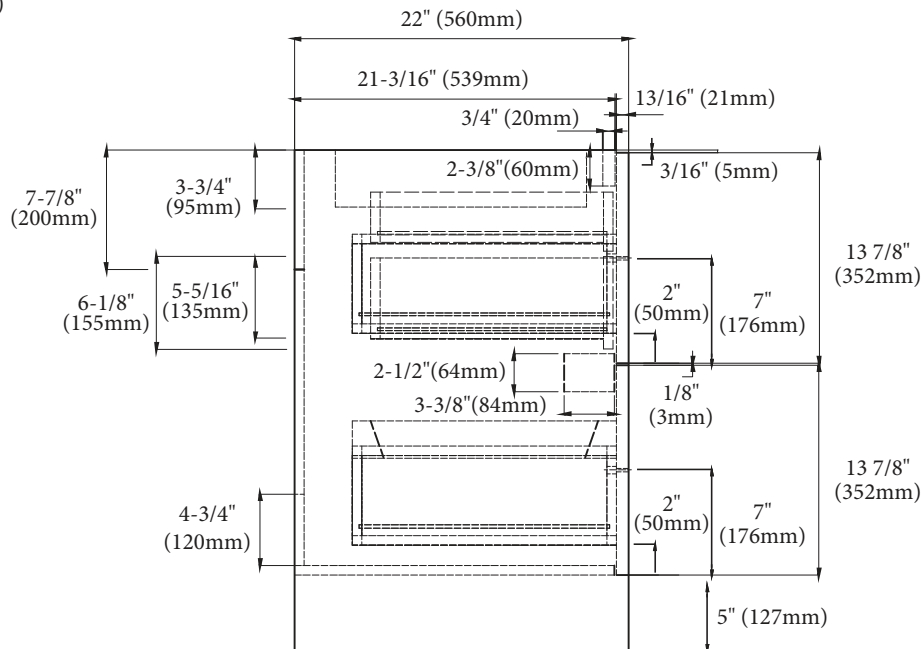

Retro - 72" Double Bowl

Specification & Installation Guide

Features

- Free Standing 72" vanity: 33" (839mm)H x 22"(560mm)D x 71-5/8" (1820mm)W
- Furniture grade plywood layered with solid wood veneer and protected with several coats of polyurethane (No particle board or MDF used). Matching finish inside out
- Four 18" adjustable drawers with full-extension soft-close European hardware and adjustable tempered glass dividers.
- One pull-out drawer with two interior privacy drawers.
- Handle: Polished chrome or brushed nickel.

Package Dimensions

76" x 26" x 35"

Weight

205 lbs. / 93 kgs.

SIDE VIEW

Retro - 72" Double Bowl

Specification & Installation Guide

TOP VIEW

BACK VIEW

Retro - 72" Double Bowl

Specification & Installation Guide

FRONT VIEW

ROUGH-IN DIMENSIONS