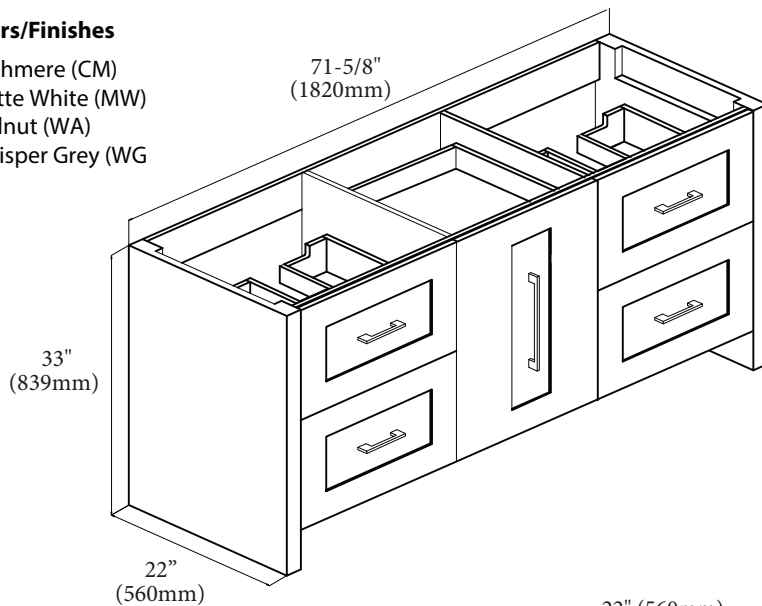

Retro - 72" Double Bowl

Specification & Installation Guide

Features

- Free Standing 72" vanity: 33" (839mm)H x 22"(560mm)D x 71-5/8" (1820mm)W
- Furniture grade plywood layered with solid wood veneer and protected with several coats of polyurethane (No particle board or MDF used). Matching finish inside out
- Four 18" adjustable drawers with full-extension soft-close European hardware and adjustable tempered glass dividers.
- One pull-out drawer with two interior privacy drawers.
- Handle: Polished chrome or brushed nickel.

Package Dimensions

76" x 26" x 35"

Weight

205 lbs. / 93 kgs.

SIDE VIEW

Retro - 72" Double Bowl

Specification & Installation Guide

TOP VIEW

BACK VIEW

Retro - 72" Double Bowl

Specification & Installation Guide

FRONT VIEW

ROUGH-IN DIMENSIONS