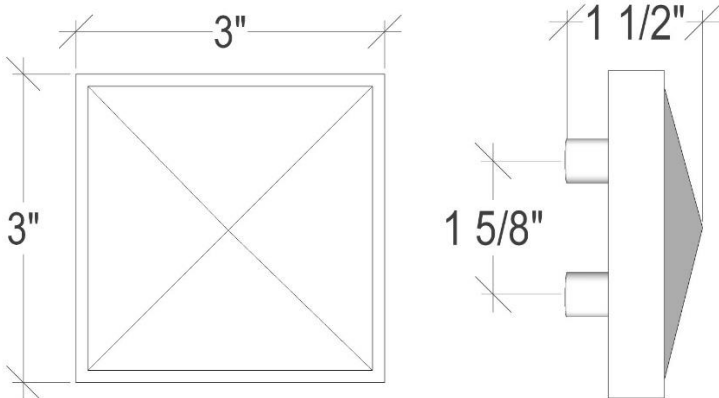

WARRANTY

Linkasink warrants our product to be free from manufacturing defect for the life of the product. Warranty does not cover improper care, neglect, abuse, or normal wear-and-tear.

Dimensions are approximate