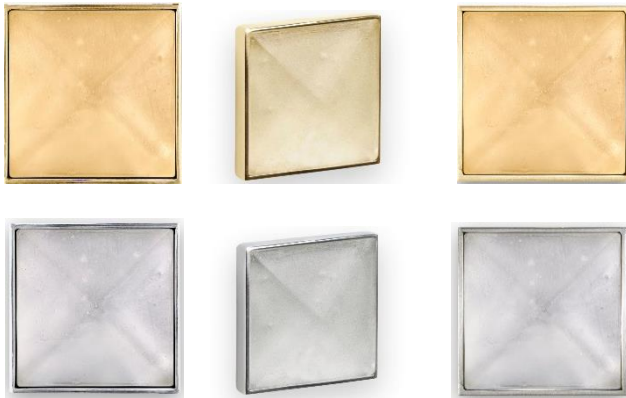

Shown in (PB) Polished Brass Handle

VH006-BRS/SLV

3" ARTISAN GLASS HARDWARE
SMALL SQUARE WITH ÉGLOMISÉ PRISM

DETAILS

Materials: Smooth Metal with Artisan Glass

Style: [BRS] Brass (PB & UB only) or [SLV] Nickel (PN & SN only)

Dimensions are approximate: [OD: 3" x 3" x 1.5"]

Each piece is hand-crafted; no two will be the same

NOTE: Due to the handmade nature of the hardware variations in the glass may be visible.

AVAILABLE FINISHES

PB		VH006PB-BRS Polished Brass Handle Églomisé Glass
SB		VH006SB-BRS Satin Brass Handle Églomisé Glass
PN		VH006PN-SLV Polished Nickel Handle Églomisé Glass
SN		VH006SN-SLV Satin Nickel Handle Églomisé Glass