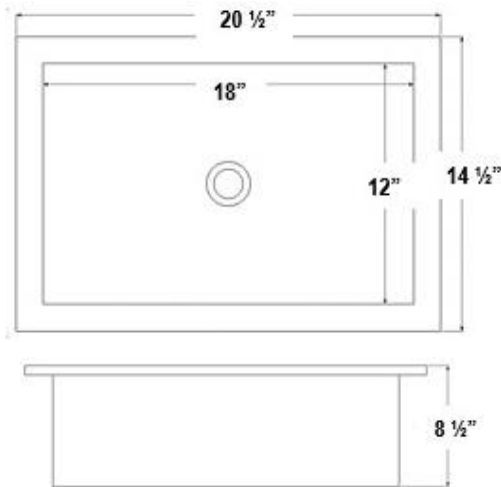

AVAILABLE GRATES				AVAILABLE DRAINS		
GM001	Filigree		PS, SS UB, PB		D004	Grid Strainer
GM002	Leaves		WB, P UB, PB		D005	Lift and Turn
GM003	Spoke		PS, SS UB, PB		D006	Pop-up w/ horizontal lift rod
GM004	Hawaiian Quilt		PS, SS UB, PB		D011-D017	Decorative Grid Strainers
GM007	Bars		PS, SS UB, PB		D101-D720	Decorative Drains
GM008	Deco		PS, SS UB, PB	*Grates sold as a separate item, but MUST be purchased at the same time as the sink		

DIMENSIONS WILL VARY

DO NOT use this sheet as a guide for countertop cuts. Due to the handmade nature of each product, templates are not provided.