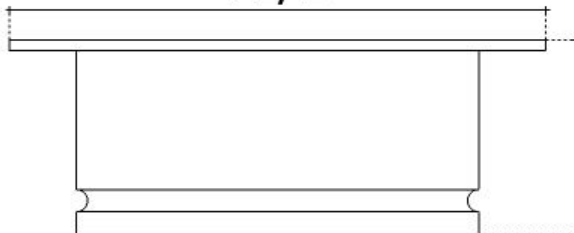

WARRANTY

Linkasink warranties our product to be free from manufacturing defect for the life of the product. Warranty does not cover improper care, neglect or abuse.

4 1/2"

1 5/8"

DIMENSIONS WILL VARY

DO NOT use this sheet as a guide for countertop cuts. Due to the handmade nature of each product, templates are not provided.