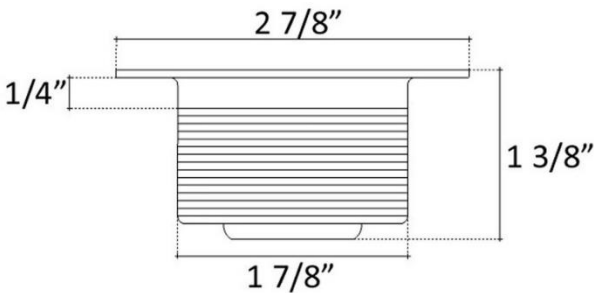

DIMENSIONS WILL VARY

DO NOT use this sheet as a guide for countertop cuts. Due to the handmade nature of each product, templates are not provided.