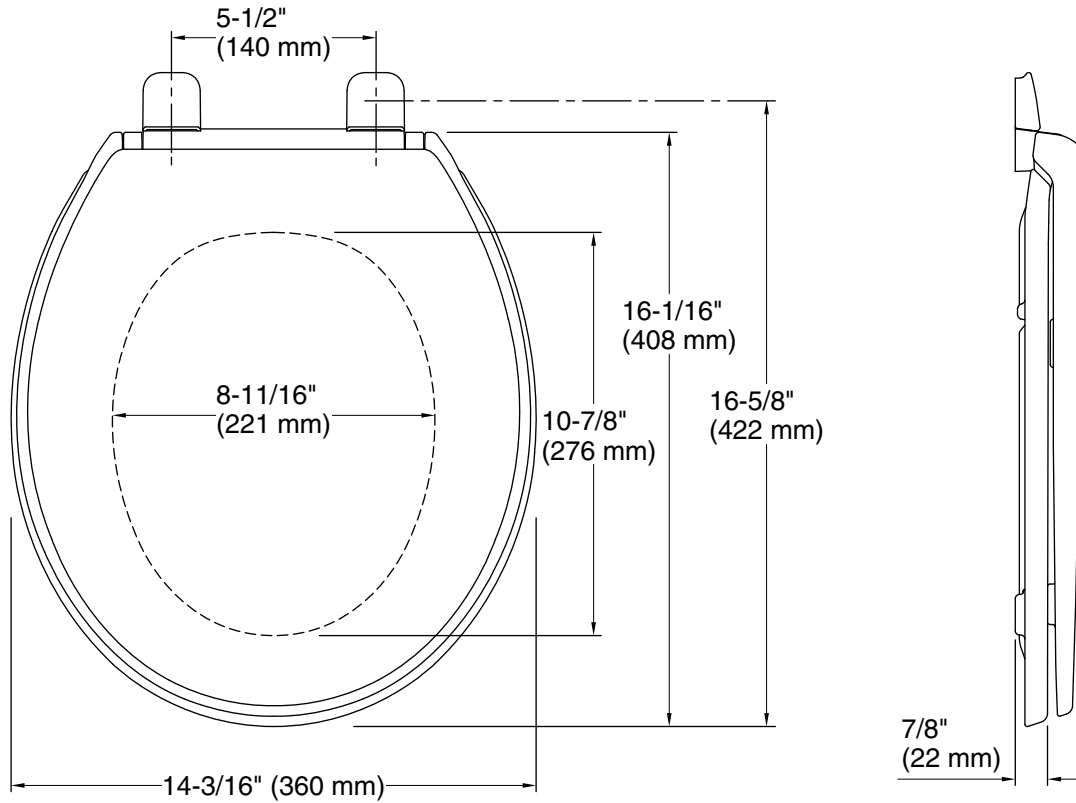

Color	Code	Description
-------	------	-------------

	0	White
	96	Biscuit

Technical Information

All product dimensions are nominal.

Seat shape type: Round-front
Seat front type: Closed-front
Seat-mounting holes: 5-1/2" (140 mm)