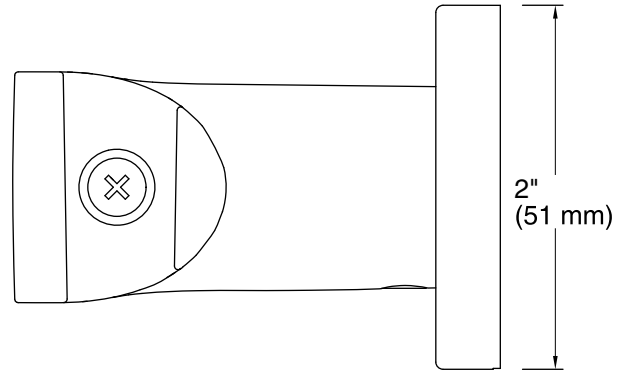

Features

- Bracket pivots and rotates to position handshower at desired angle
- Ball joint offers smooth, wide-range movement
- Coordinates with other products in the Exhale collection
- Metal construction
- "Deck or Bath-Mount installation"
- Wall-mount
- Bracket pivots and rotates to position handshower at desired angle.
- Ball joint offers smooth, wide-range movement.
- Coordinates with other products in the Exhale collection. ¿
- Metal construction.
- KOHLER finishes resist corrosion and tarnishing. ¿
- Wall-mount

Technical Information

All product dimensions are nominal.

Notes

Install this product according to the installation guide.