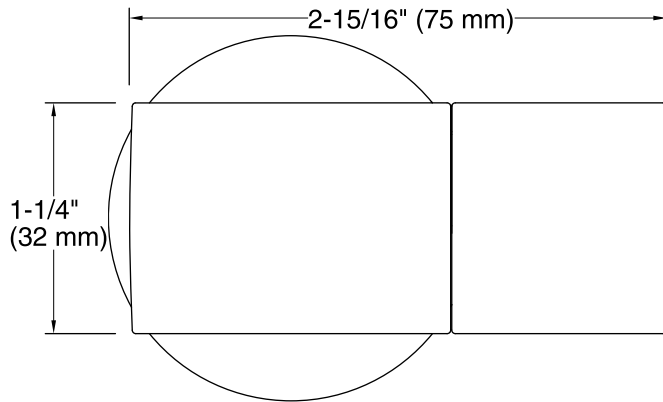

Features

- Bracket pivots and rotates to position handshower at desired angle
- Ball joint offers smooth, wide-range movement
- Coordinates with other products in the Exhale collection
- Metal construction
- "Deck or Bath-Mount installation"
- Wall-mount
- Bracket pivots and rotates to position handshower at desired angle.
- Ball joint offers smooth, wide-range movement.
- Coordinates with other products in the Exhale collection. ¿
- Metal construction.
- KOHLER finishes resist corrosion and tarnishing. ¿
- Wall-mount

Technical Information

All product dimensions are nominal.

Notes

Install this product according to the installation guide.