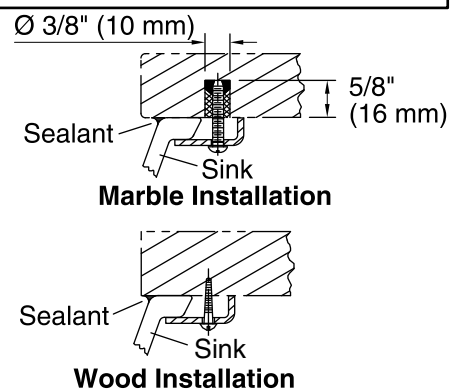

Color	Code	Description
-------	------	-------------

	B11	Ice
--	-----	-----

Technical Information

All product dimensions are nominal.

Bowl configuration:	Single
Installation:	Under-mount
Bowl area (Only):	Length: 17-3/16" (437 mm) Width: 14-3/16" (360 mm) Bowl depth: 4-3/4" (121 mm) Water depth: 4-3/4" (121 mm)
Drain hole:	1-3/4" (44 mm)
Template:	1151011-7, required, included