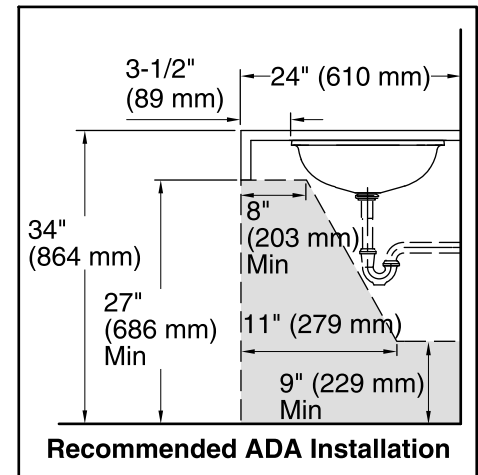

Color	Code	Description
-------	------	-------------

	B11	Ice
--	-----	-----

Technical Information

All product dimensions are nominal.

Bowl configuration:	Single
Installation:	Under-mount
Bowl area (Only):	Length: 17-3/16" (437 mm) Width: 14-3/16" (360 mm) Bowl depth: 4-3/4" (121 mm) Water depth: 4-3/4" (121 mm)
Drain hole:	1-3/4" (44 mm)
Template:	1151011-7, required, included