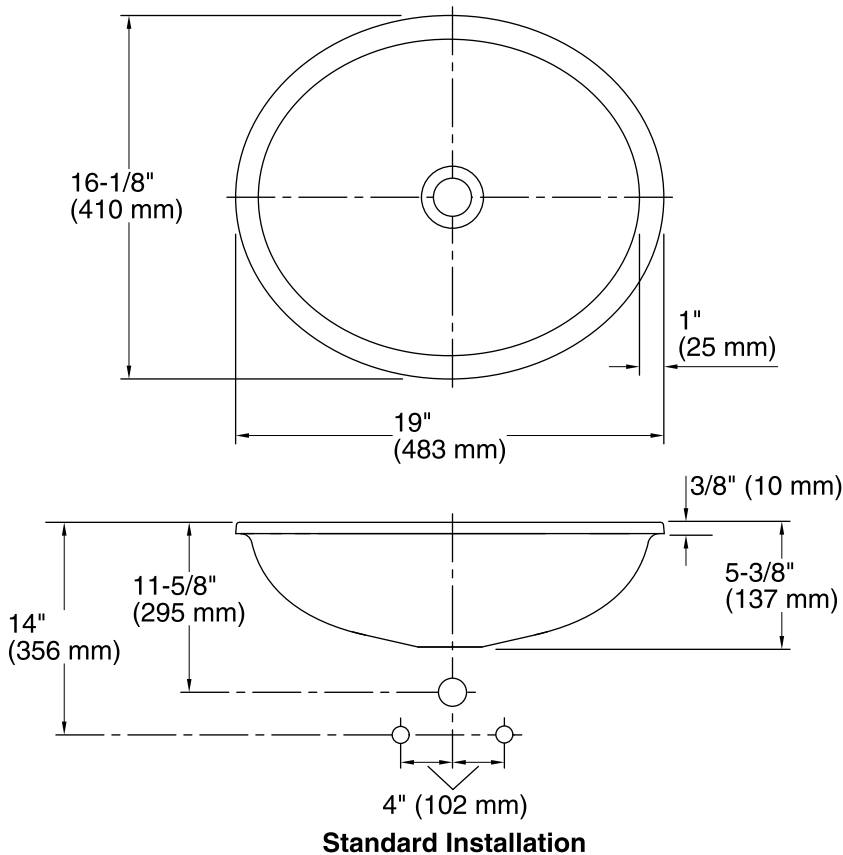

Color	Code	Description
-------	------	-------------

	B11	Ice
--	-----	-----

Technical Information

All product dimensions are nominal.

Bowl configuration:	Single
Installation:	Under-mount
Bowl area (Only):	Length: 17-3/16" (437 mm) Width: 14-3/16" (360 mm) Bowl depth: 4-3/4" (121 mm) Water depth: 4-3/4" (121 mm)
Drain hole:	1-3/4" (44 mm)
Template:	1151011-7, required, included