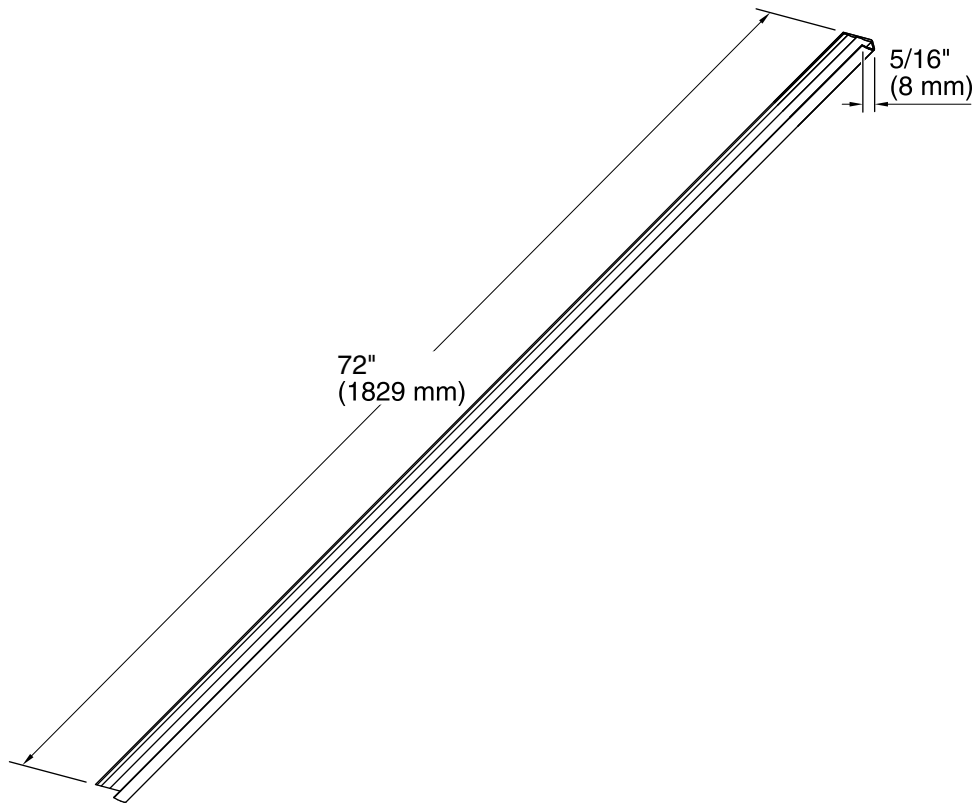

Features

- For use with KOHLER Choreograph wall panels.
- Package contains two 72" lengths.
- Aluminum construction.
- Height in-field trimmable.

Codes/Standards

None Applicable

KOHLER® Limited Warranty – Choreograph™ Walls and Accessories

Technical Information

All product dimensions are nominal.

Material: Anodized Aluminum, Aluminum

Notes

Install this product according to the installation guide.