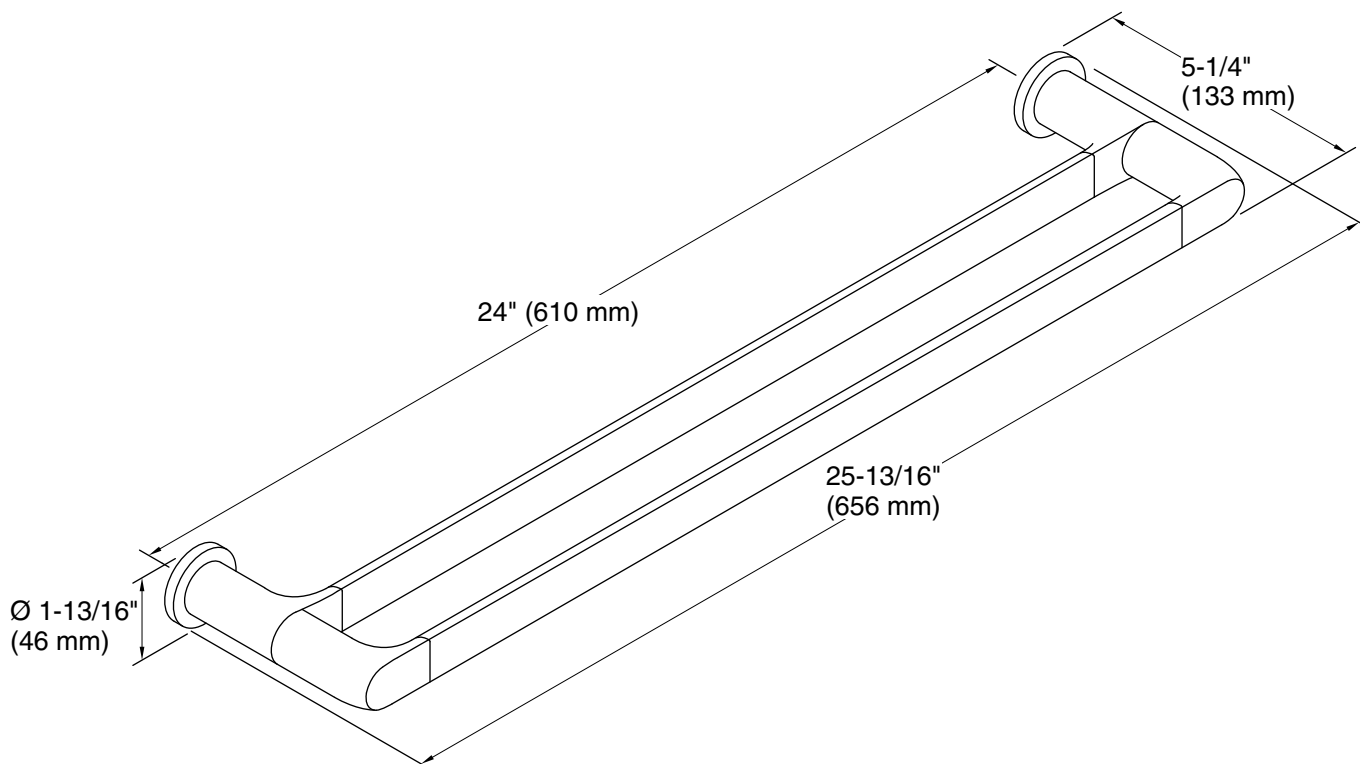

Features

- 24" (609 mm) double towel bar.
- Double towel bar provides additional storage in bathroom space.
- Coordinates with other products in the Avid collection.

Material

- Premium metal construction for durability and reliability.
- KOHLER finishes resist corrosion and tarnishing.

Color	Code	Description
	CP	Polished Chrome
	BN	Vibrant® Brushed Nickel

Technical Information

All product dimensions are nominal.

Material: Zinc, Brass

Notes

Install this product according to the installation instructions.