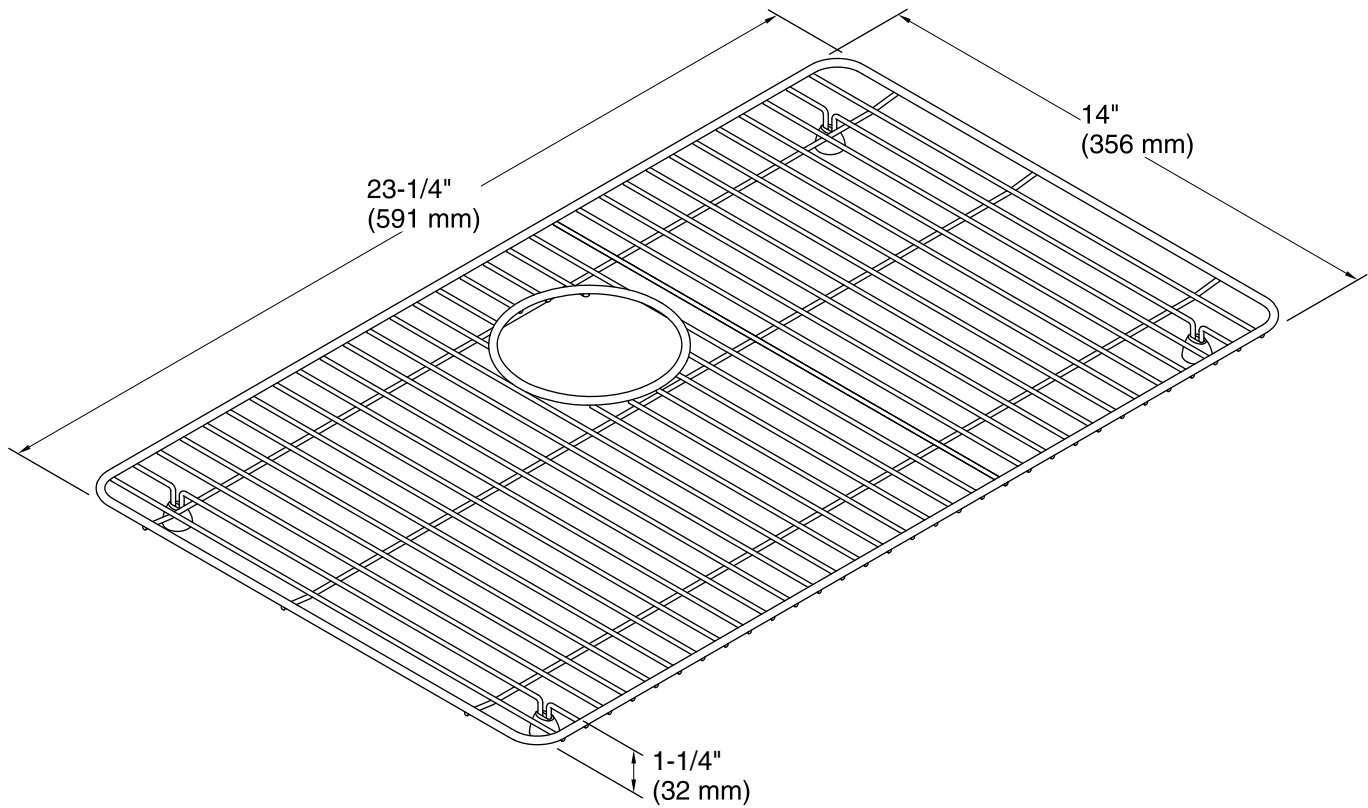

Features

- Fits in the bowl of the K-28000 Cairn kitchen sink.
- Comes included with the K-28000 Cairn kitchen sink.
- Durable stainless steel construction.
- Helps protect sink surface from daily wear.
- Dishwasher safe.
- Rubber feet provide added protection.

Color	Code	Description
	ST	Stainless Steel

Technical Information

All product dimensions are nominal.

Material: Stainless Steel