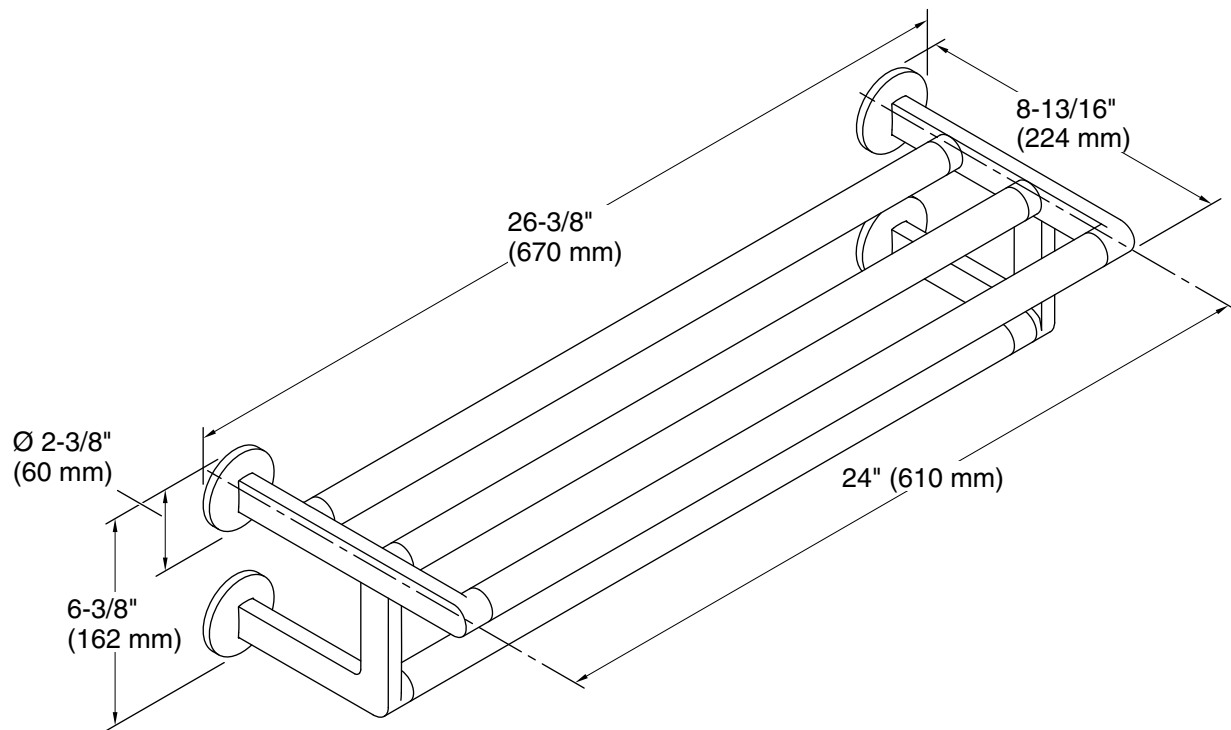

Features

- Upper shelf with towel bar below provides additional storage.
- Coordinates with Components faucets and shower trim to complete your bathroom.

Material

- Premium metal construction for durability and reliability.
- KOHLER finishes resist corrosion and tarnishing.

Color	Code	Description
	CP	Polished Chrome
	BN	Vibrant® Brushed Nickel
	BL	Matte Black

Technical Information

All product dimensions are nominal.

Material: Zinc, Brass

Notes

Install this product according to the installation instructions.