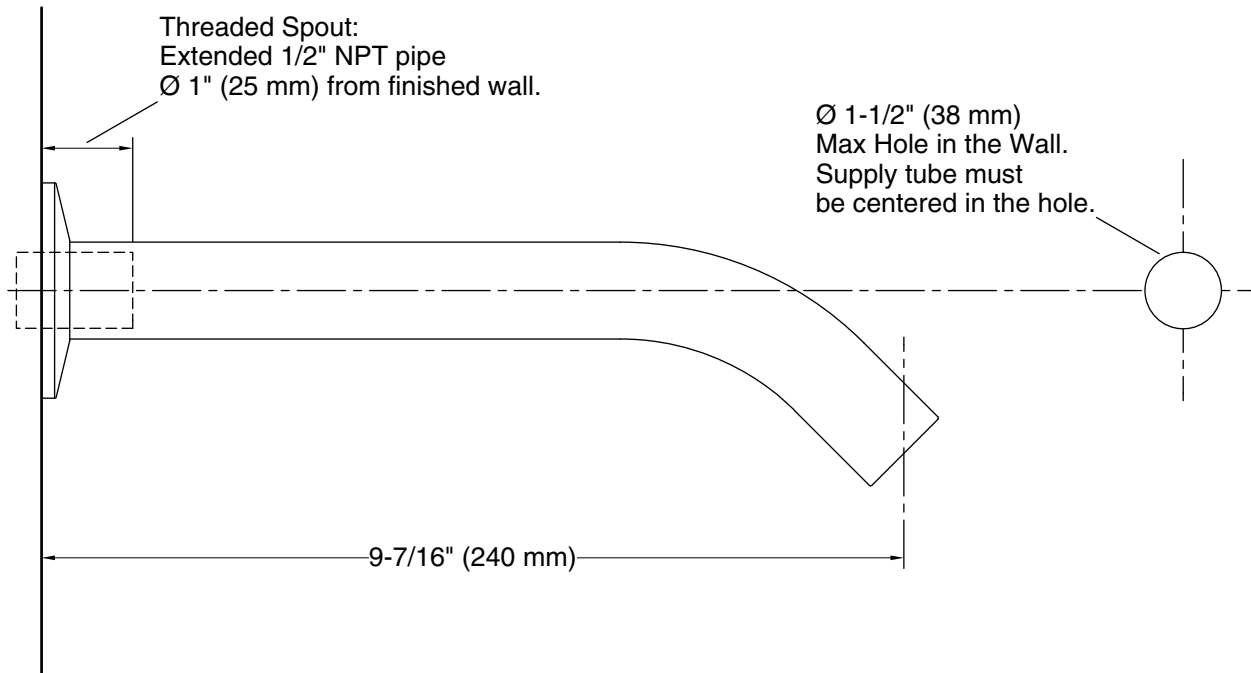

Technical Information

All product dimensions are nominal.

Drain included: No

Spout:

Spout reach: 9-7/16" (240 mm)

Notes

Install this product according to the installation instructions.