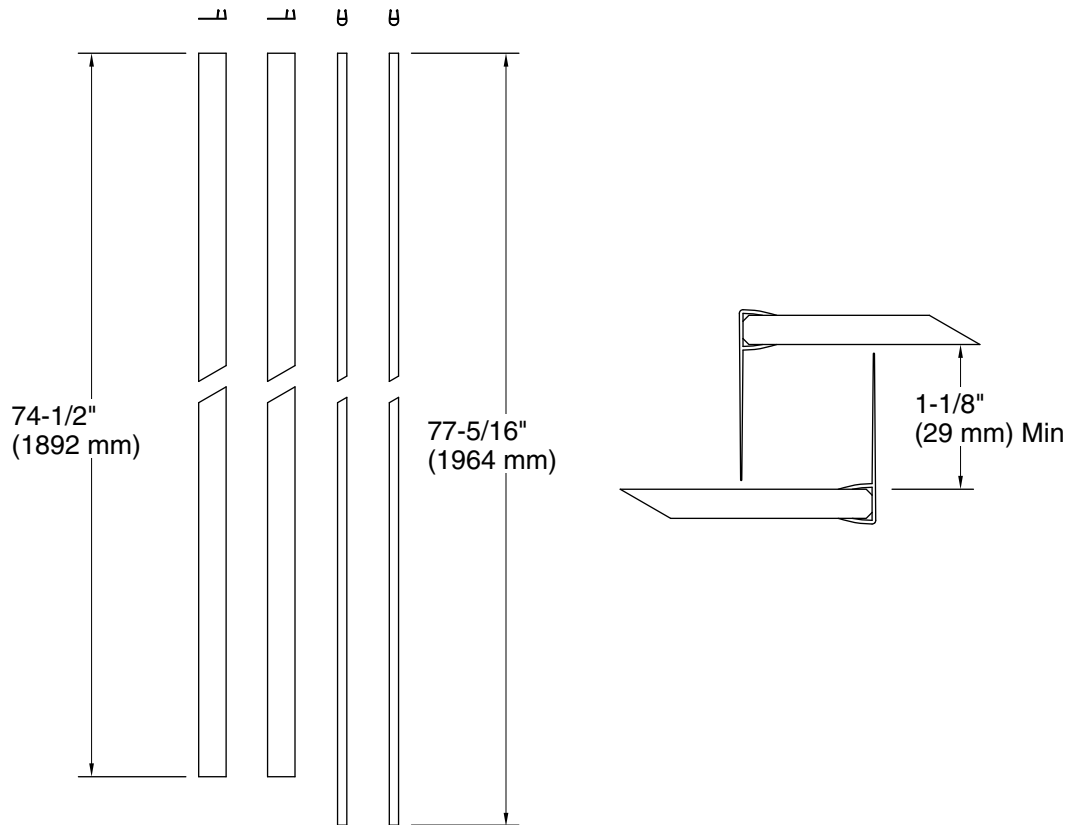

### Features

- For use with select KOHLER® sliding shower and bath doors with 3/8" (10 mm) glass thickness and space between panels of 1-1/8" (29 mm) or greater
- Bulb seals improve water containment between the door and wall
- Fin seals close the space between door panels, providing improved water containment
- Includes two field trimmable fin seals, 74-1/2" (1892.3 mm) long
- Includes two field trimmable bulb seals, 77-5/16" (1963.7 mm) long
- Can be used on shower doors up to 82" tall

### Technical Information

All product dimensions are nominal.

Material: Plastic