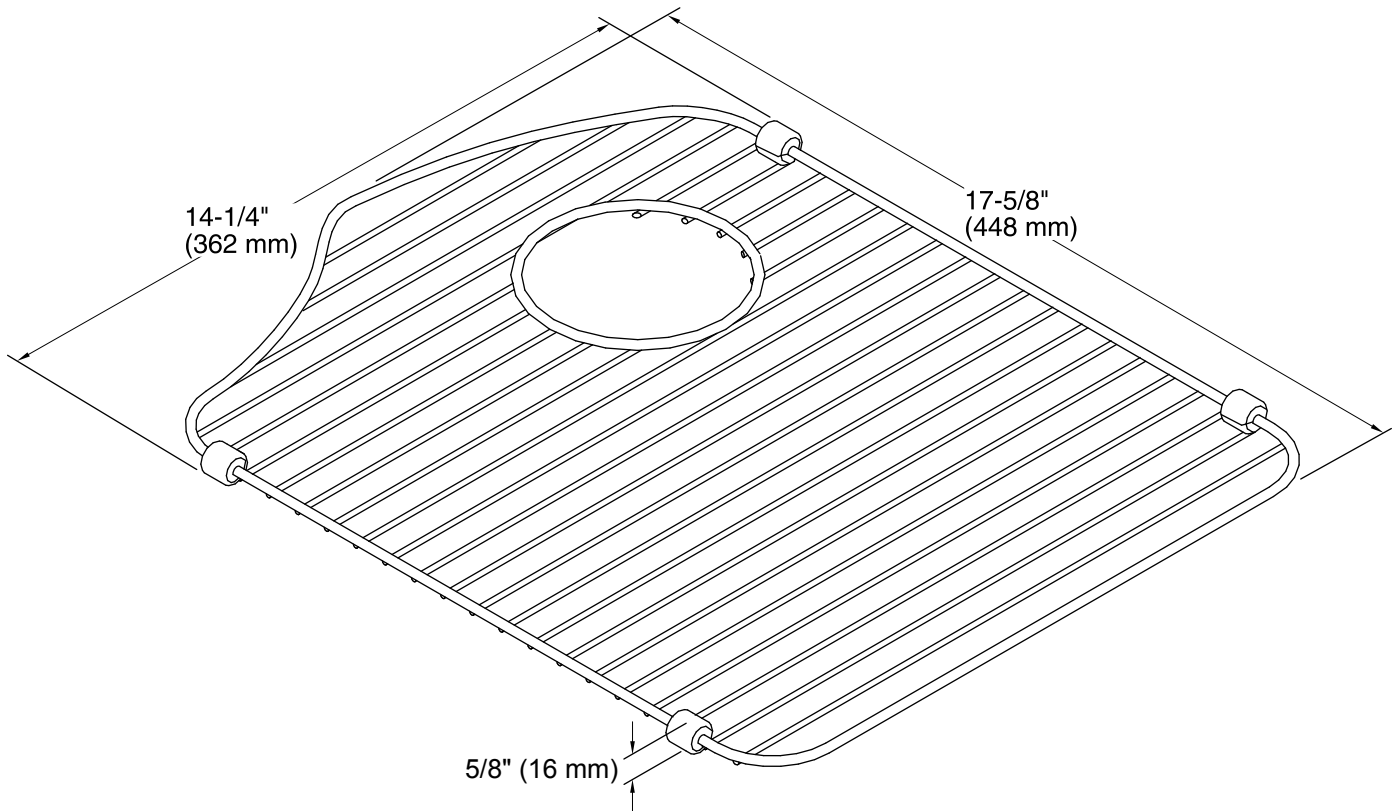

Features

- Fits in either bowl of the K-3842 and K-3843 Octave kitchen sinks.
- Comes included with the K-3843 Octave kitchen sink.
- Durable stainless-steel construction.
- Helps protect sink surface from daily wear.
- Dishwasher safe.
- Innovative wheels around the perimeter provide a secure fit and reduce debris buildup.

Color	Code	Description
-------	------	-------------

	ST	Stainless Steel
--	----	-----------------

Technical Information

All product dimensions are nominal.

Material: Stainless Steel