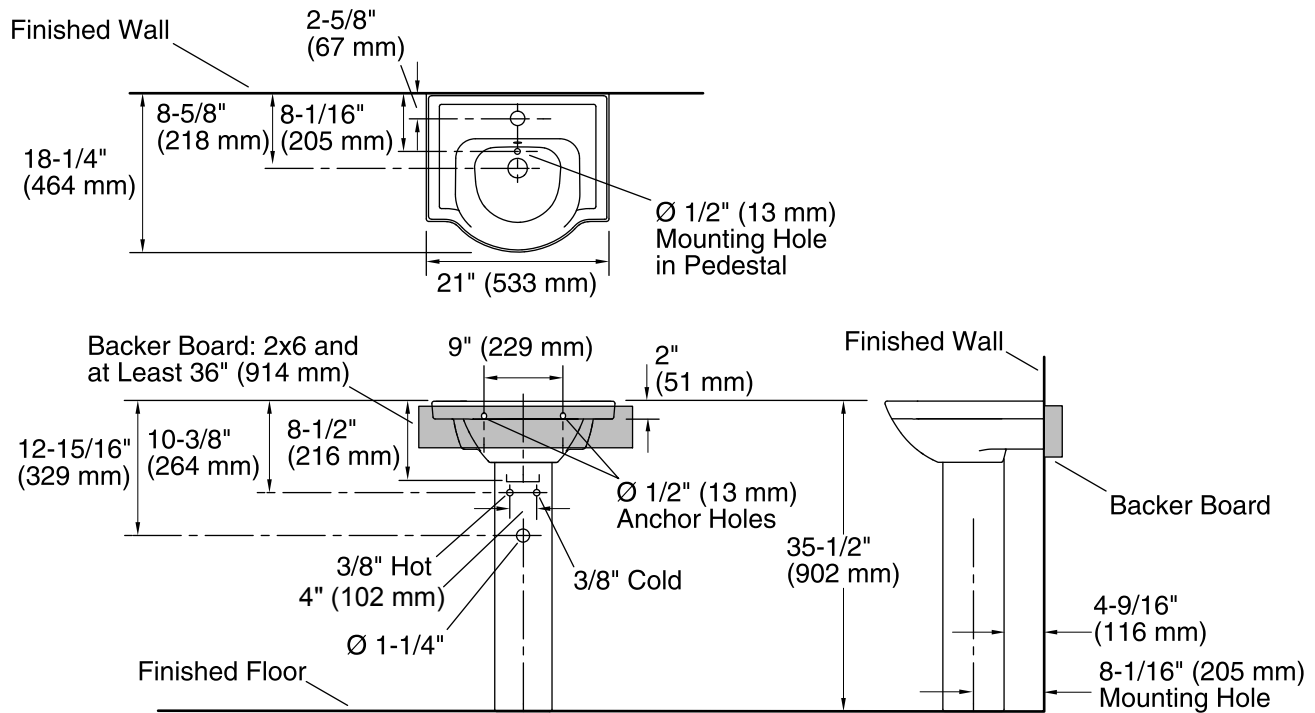

## Features

- Ample side deck space for toiletries.
- Single faucet hole.
- Combination consists of the K-5247-1 basin and the K-5246 pedestal.

## Included Components

Product consists of:

K-5246 Bathroom Pedestal  
K-5247-1 Centerset Sink Basin

Additional Components:

Accessory pack  
Bathroom Sink, Single-Hole  
Pedestal  
Rubber Pads

## Technical Information

All product dimensions are nominal.

Installation:	Pedestal
Bowl area:	Length: 13-3/4" (349 mm) Width: 12-5/8" (321 mm) Water depth: 4" (102 mm)
Number of deck holes:	1
Faucet hole(s):	1-3/8" (35 mm)
Drain hole:	1-3/4" (44 mm)