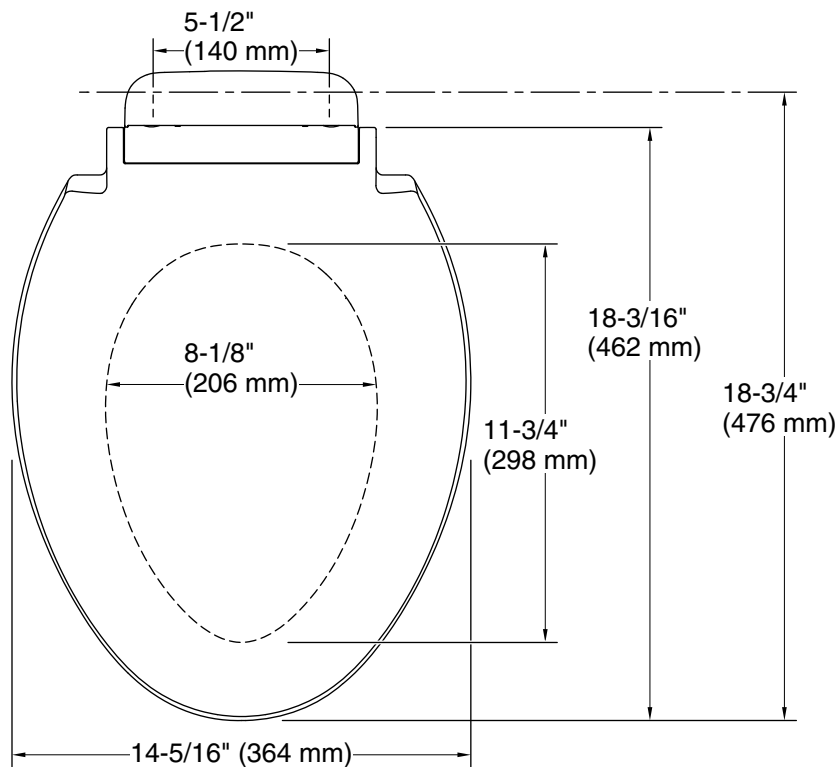

Color	Code	Description
-------	------	-------------

	0	
--	---	--

	7	
--	---	--

Saile® ReadyLatch® Quiet-Close™

Elongated toilet seat

K-4748-RL

Technical Information

All product dimensions are nominal.

Seat shape type: Elongated
Seat front type: Closed-front
Seat-mounting holes: 5-1/2" (140 mm)