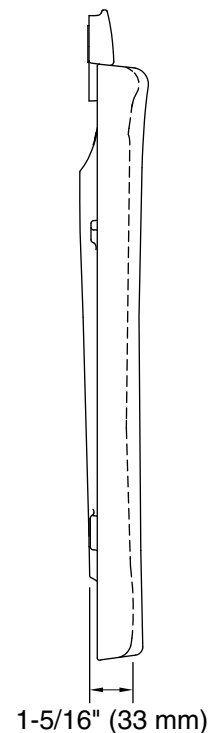

Saile® ReadyLatch® Quiet-Close™

Elongated toilet seat
K-4748-RL

Features

- Grip-Tight installation hardware makes it easy to fasten the seat – everything is done from above the bowl.
- ReadyLatch® hinge provides a positive lock/unlock latch to securely hold seat in position, yet seat easily removes for cleaning or adjusting fit.
- Quiet-Close™ elongated seat closes quietly.
- Grip-Tight bumpers hold seat firmly in place.
- Contoured seat for user comfort.
- Color-matched plastic hinges.

Color	Code	Description
-------	------	-------------

	0	
--	---	--

	7	
--	---	--

Saile® ReadyLatch® Quiet-Close™

Elongated toilet seat

K-4748-RL

Technical Information

All product dimensions are nominal.

Seat shape type: Elongated
Seat front type: Closed-front
Seat-mounting holes: 5-1/2" (140 mm)