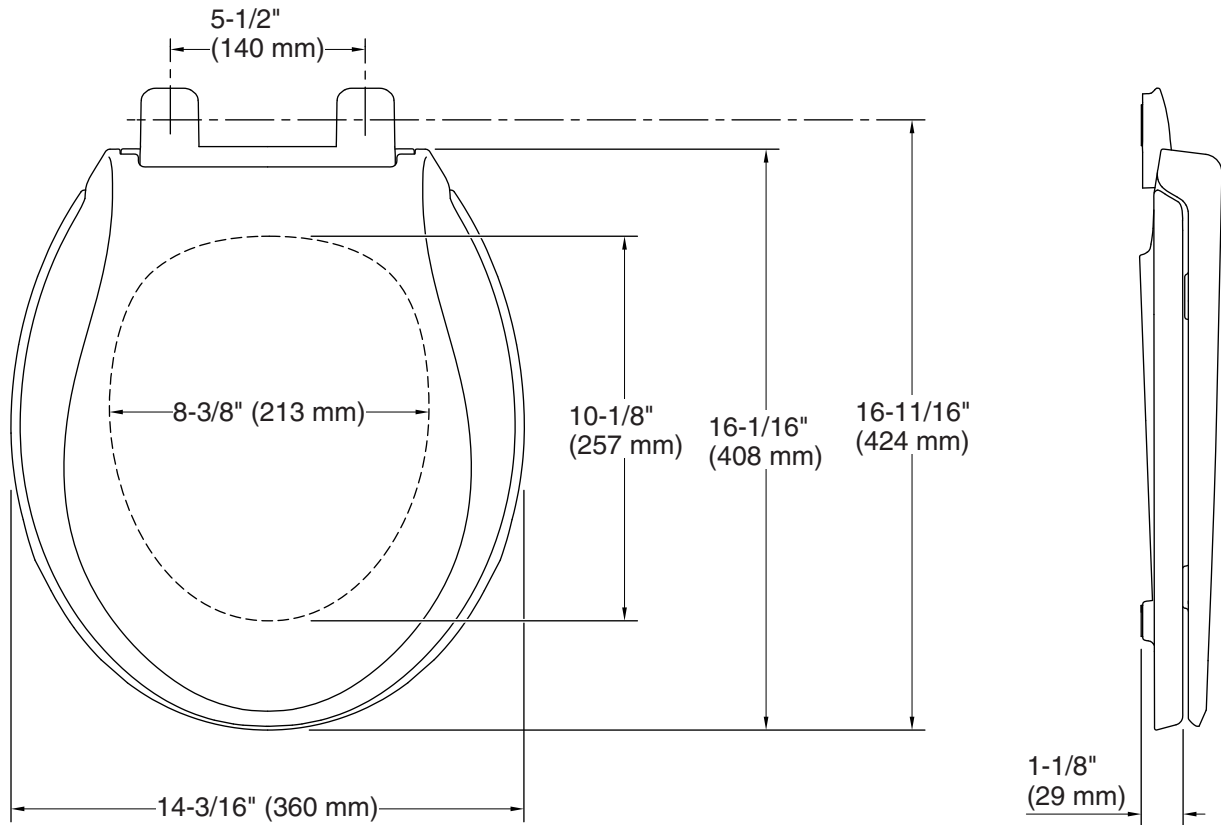

Cachet® ReadyLatch® Quiet-Close™

Round-front toilet seat
K-4639-RL

Features

- Grip-Tight installation hardware makes it easy to fasten the seat – everything is done from above the bowl.
- ReadyLatch® hinge provides a positive lock/unlock latch to securely hold seat in position, yet seat easily removes for cleaning or adjusting fit.
- Quiet-Close™ round-front seat closes quietly.
- Grip-Tight bumpers hold seat firmly in place.
- Contoured seat for user comfort.
- Color-matched plastic hinges.

Color	Code	Description
-------	------	-------------

	0	
	96	
	47	
	NY	
	95	
	G9	
	K4	
	58	
	7	

Cachet® ReadyLatch® Quiet-Close™
Round-front toilet seat
K-4639-RL

Technical Information

All product dimensions are nominal.

- Seat shape type: Round-front
Seat front type: Closed-front
Seat-mounting holes: 5-1/2" (140 mm)