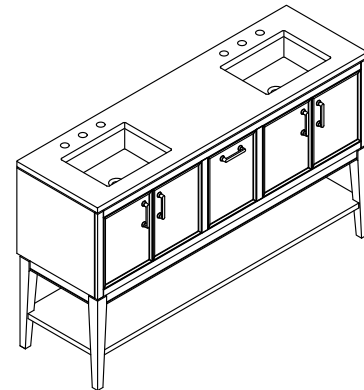

Features

- One full-extension 12¾" (325 mm) drawer with soft-close side-mount slides.
- Two 18" (457 mm) cabinet interior spaces provide ample storage.
- Three-way adjustable soft-close door hinges with 100° opening capability for easy cabinet access.
- Finish-matched cabinet interior offers generous clearance for plumbing.
- Quartz vanity top adds beauty and long-lasting durability.
- Customize your storage with optional accessories such as floor liners, drawer organizers, and perfectly sized containers (sold separately).
- Coordinates with K-33584 upgraded hardware finishes, K-25818 quartz backsplash, and K-25819 quartz side splash (sold separately).

Material

- Solid wood and moisture-resistant MDF.
- Painted exterior.

Installation

- Can be installed with legs or wall-hung.
- Easy installation – no special tools required.
- Separate vanity top makes for simplified installation.

Recommended Products/Accessories

K-25818 4" x 60" quartz backsplash
K-25819 4" x 18" quartz side splash
K-33582-ASB 70" x 24" linen tower
K-33583-ASB 28" x 24" wall cabinet
K-33584 5" cabinet pull
K-33585
K-33586
K-33587
K-33588
K-27933
K-27937