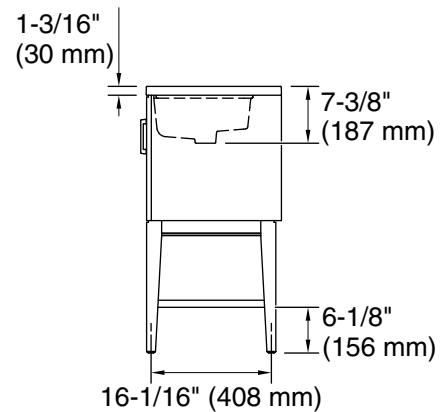

Technical Information

All product dimensions are nominal.

Notes

Install this product according to the installation instructions.