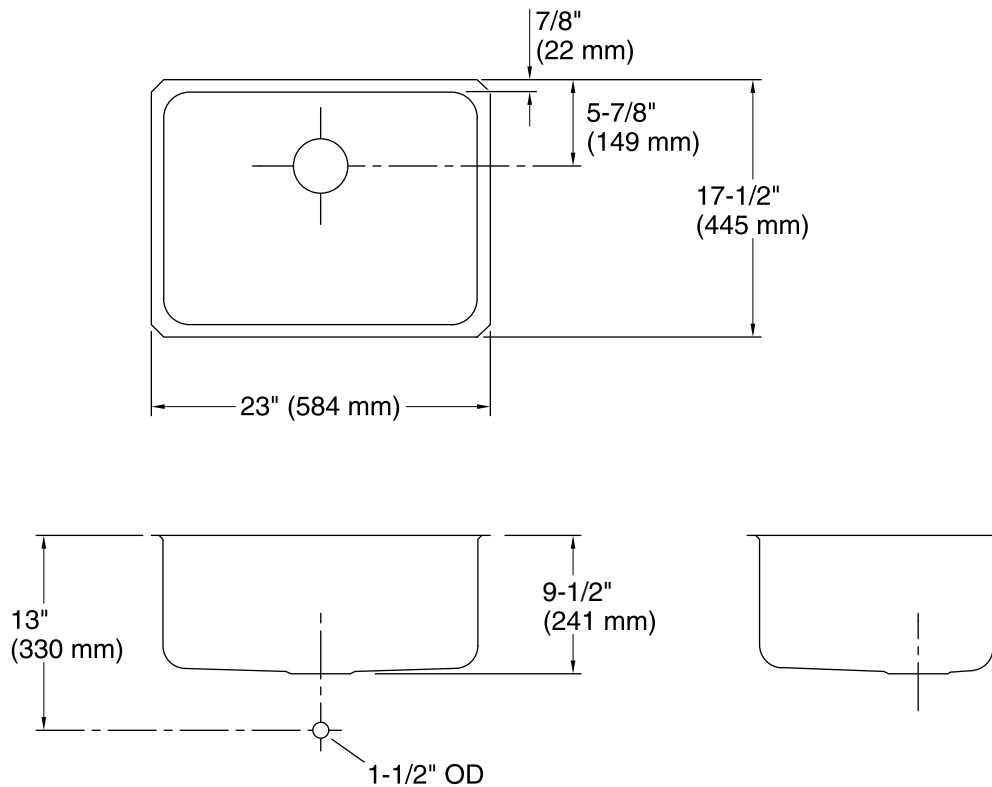

Features

- 27-inch minimum base cabinet width.
- Single bowl.
- 9-1/2-inch depth provides generous workspace.
- No faucet holes.
- SilentShield® sound-absorption technology offers quieter performance.
- Rear drain increases workspace in the sink and storage space underneath.
- Strainer not included.

Technical Information

All product dimensions are nominal.

Bowl configuration: Single

Installation: Under-mount

Min. base cabinet width: 27" (686 mm)

Bowl area (Center): Length: 21-1/4" (540 mm)
Width: 15-3/4" (400 mm)
Bowl depth: 9-1/2" (241 mm)
Water depth: 9-1/2" (241 mm)