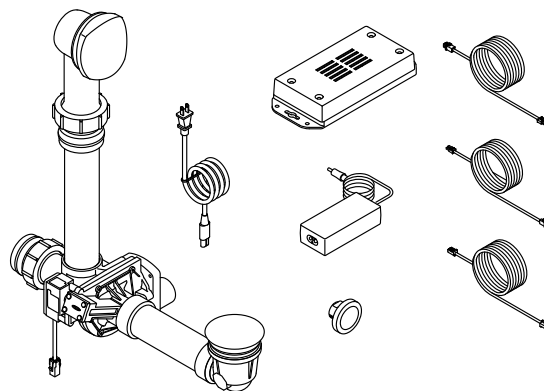

### Features

- KOHLER Konnect® app lets you control PerfectFill drain system from anywhere and create up to ten temperature and fill-level presets
- AutoFill feature closes drain and fills bath to desired level and temperature; no monitoring necessary
- AutoDrain automatically opens drain after preset bath duration elapses; drain can also be operated via the app, voice assistant, or on/off button
- Warm Up/Cool Down function removes and adds water, maintaining your desired temperature throughout the bath; can be set to run automatically or when prompted
- Manual Bath Fill lets you run a normal bath without timer or digital drain features
- Wall-mount remote on/off button allows you to manually start/stop water or open/close drain
- No internal linkages, reducing the chance of clogs in the overflow pipe
- Ball-joint construction for easy installation
- Controller is equipped with rubber feet for locating on a countertop or shelf; can also be wall-mounted
- Requires bath spout (sold separately)
- Requires drain trim kit and two-port digital thermostatic valve or three-port digital thermostatic valve for use with handshower (sold separately)
- Add DTV+™ to control PerfectFill through the DTV+ interface; requires K-99693-P, K-99694, K-99695, and K-97999 (sold separately)

### Installation

- Above-the-floor

### Required Products/Accessories

K-31800 Bath drain trim kit  
K-528-K1 Digital Two-Port Thermostatic Valve

or

K-31801 Drain trim kit for Tea-for-Two® baths  
K-528-K1 Digital Two-Port Thermostatic Valve