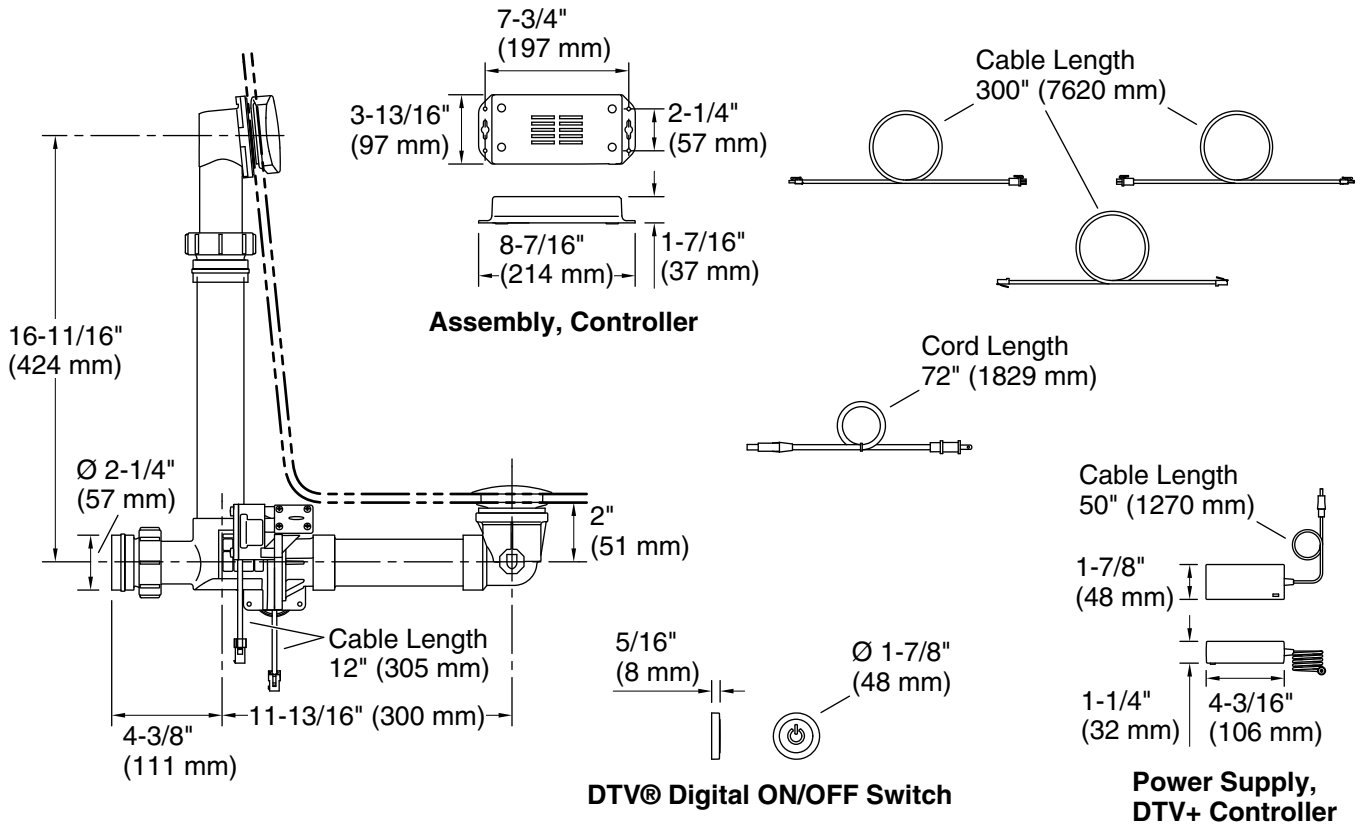

Required Electrical Service

One circuit required.

120/240 V, 50/60 Hz

Technical Information

All product dimensions are nominal.

Power source: Plug - AC, included

Drain included: Yes

Notes

Install this product according to the installation guide.