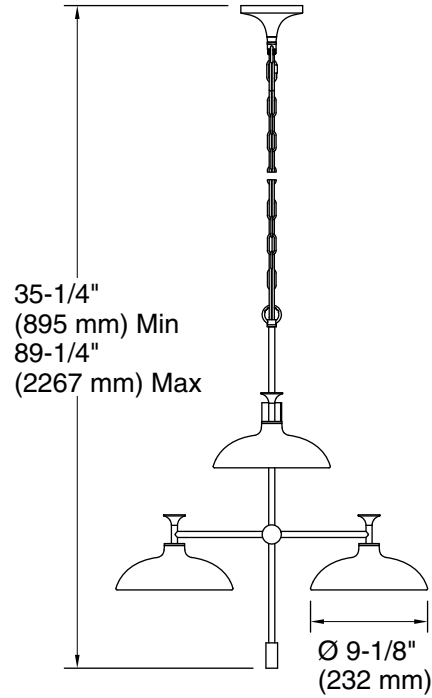

Required Electrical Service

One circuit required.

120 V, 60 Hz

Technical Information

All product dimensions are nominal.

Material:	Steel, Aluminum, Glass
Number of Lights:	4
Lighting Type:	Socket-based
Socket Type:	E-12 Candelabra
Number of Shades:	4
Shade Type:	Glass - clear
Hanging Type:	Chain
Height:	35-1/4" (895 mm) - 89-1/4" (2267 mm)