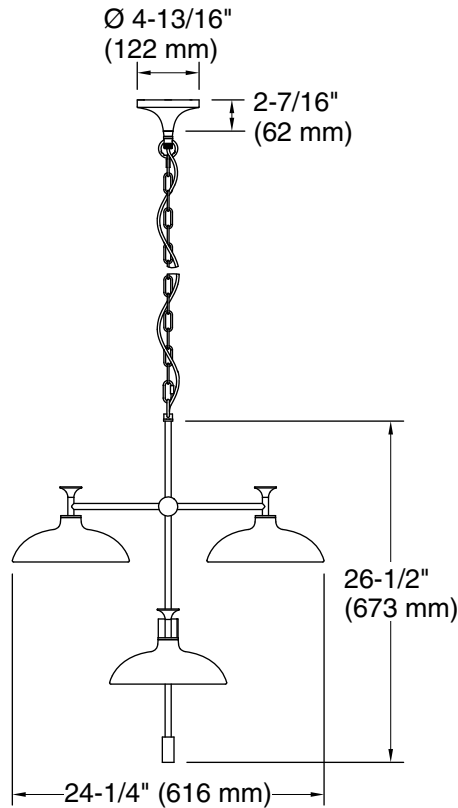

Required Electrical Service

One circuit required.

120 V, 60 Hz

Technical Information

All product dimensions are nominal.

Material:	Steel, Aluminum, Glass
Number of Lights:	4
Lighting Type:	Socket-based
Socket Type:	E-12 Candelabra
Number of Shades:	4
Shade Type:	Glass - clear
Hanging Type:	Chain
Height:	35-1/4" (895 mm) - 89-1/4" (2267 mm)