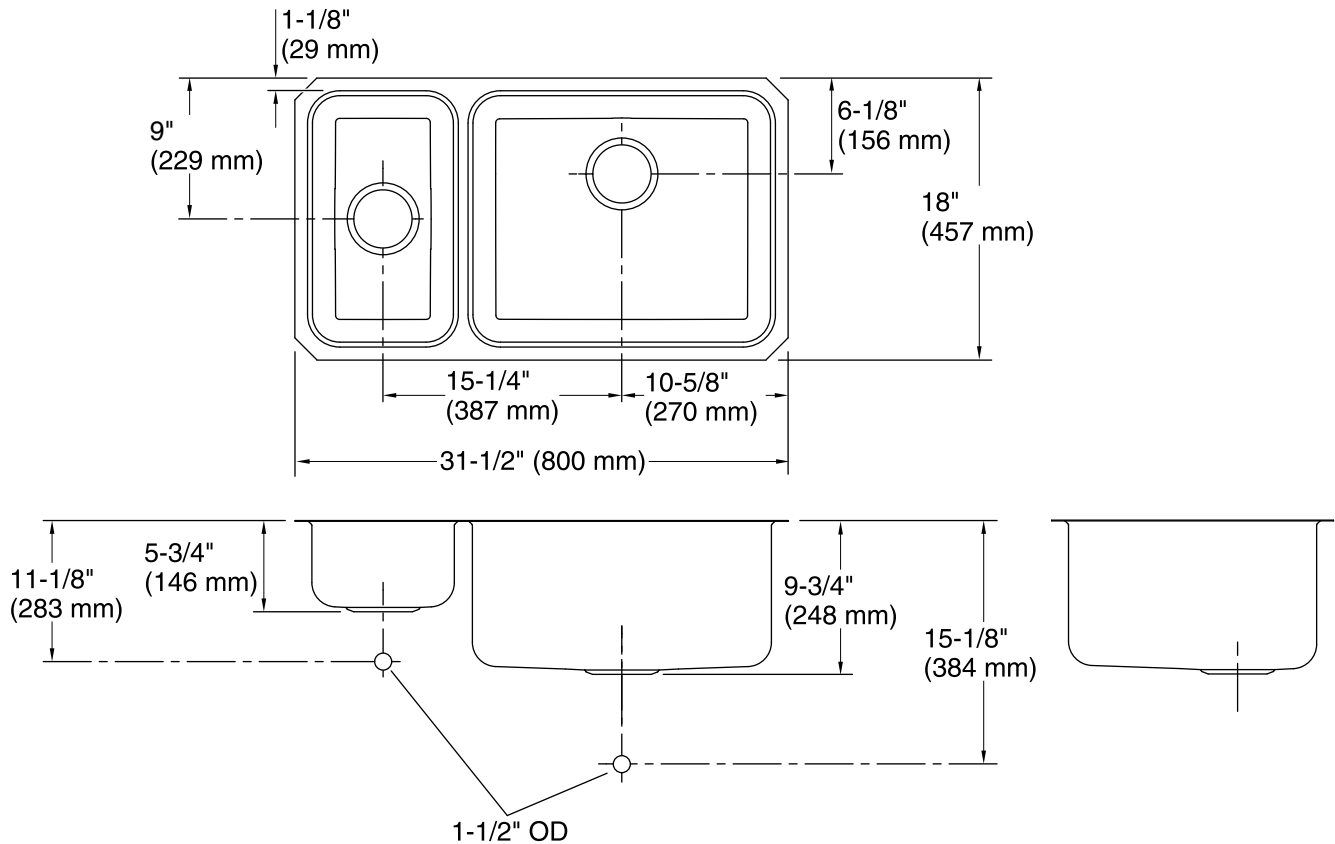

Technical Information

All product dimensions are nominal.

Bowl configuration:	High-low
Installation:	Under-mount
Min. base cabinet width:	36" (914 mm)
Bowl area (Left):	Length: 9" (229 mm) Width: 15-3/4" (400 mm) Bowl depth: 5-1/2" (140 mm) Water depth: 5-1/2" (140 mm)
Bowl area (Right):	Length: 19" (483 mm) Width: 15-3/4" (400 mm) Bowl depth: 9-1/2" (241 mm) Water depth: 9-1/2" (241 mm)
Drain hole:	3-3/4" (94 mm)
Template:	1221369-7, required, included

Notes

Install this product according to the installation instructions.