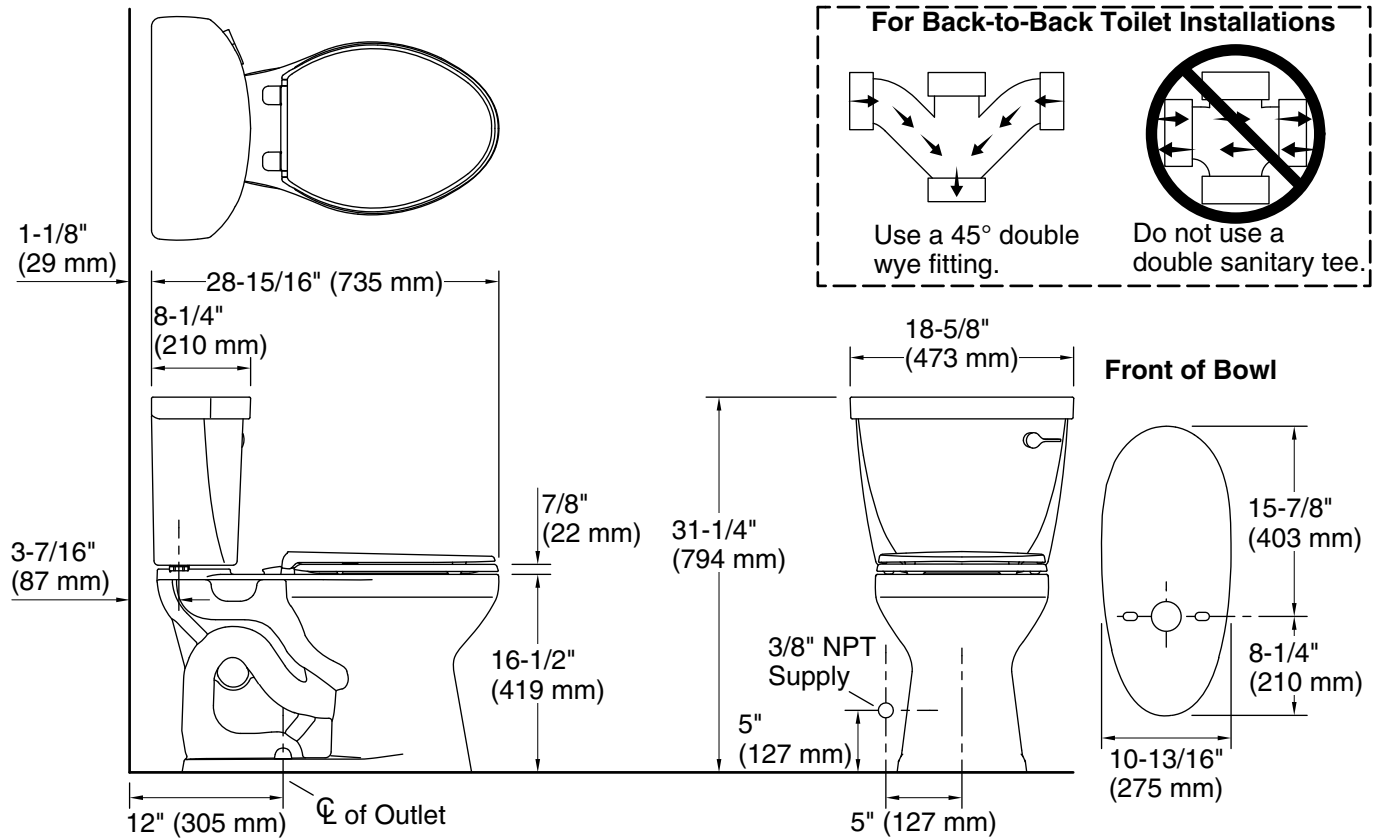

### Features

- Two-piece design.
- Elongated bowl offers added room and comfort.
- Comfort Height® feature offers chair-height seating that makes sitting down and standing up easier for most adults.
- 1.28 gpf (4.8 lpf).
- Right-hand Polished Chrome trip lever.
- 2-1/8" (54 mm) fully-glazed trapway.
- Revolution 360® swirl-flushing technology generates a forceful swirling motion to keep the bowl cleaner, longer.
- Sanitary guard where bowl and tank meet for ease of cleaning.
- Coordinates with other products in the Cimarron collection.

### Installation

- Standard 12" (305 mm) rough-in.

### Included Components

Product consists of:

- K-31588 Elongated chair height toilet bowl
- K-31615-RA 1.28 gpf toilet tank with right-hand trip lever

**ADA** **CSA B651** **OBC**

## Technical Information

All product dimensions are nominal.

Waste Outlet:	Floor
Bowl shape:	Elongated
Flush type:	AquaPiston®, Revolution 360®
Trap passageway:	2-1/8" (54 mm)
Rim to water surface:	6-5/8" (168 mm)