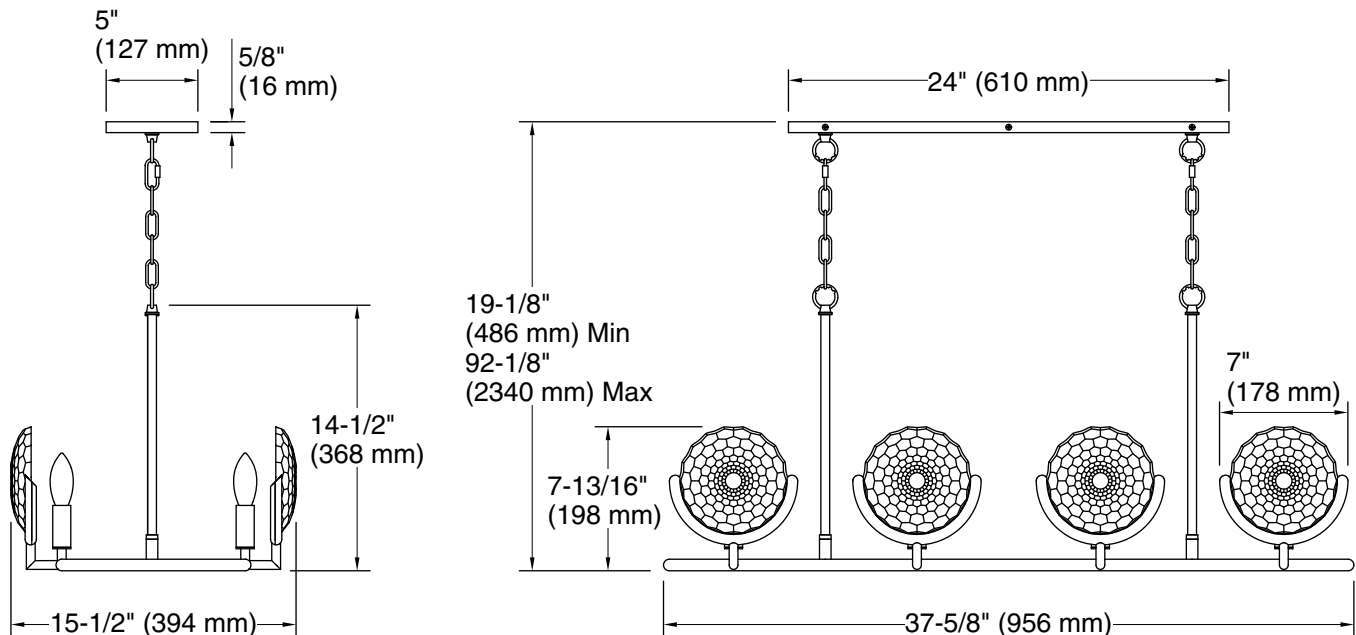

Required Electrical Service

One dedicated circuit required.

Lights: 120 V, 12 A, 60 Hz

Technical Information

All product dimensions are nominal.

Installation Type: Ceiling-mount

Material: Steel, Aluminum, Zinc, Glass

Number of Lights: 8

Lighting Type: Socket-based

Socket Type: E-12 Candelabra

Number of Shades: 8

Shade Type: Glass - clear

Hanging Type: Chain

Height: 19-1/16" (485 mm) - 92-1/8" (2340 mm)

Electrical component rating: Socket Rating: 60 Hz, 60 W