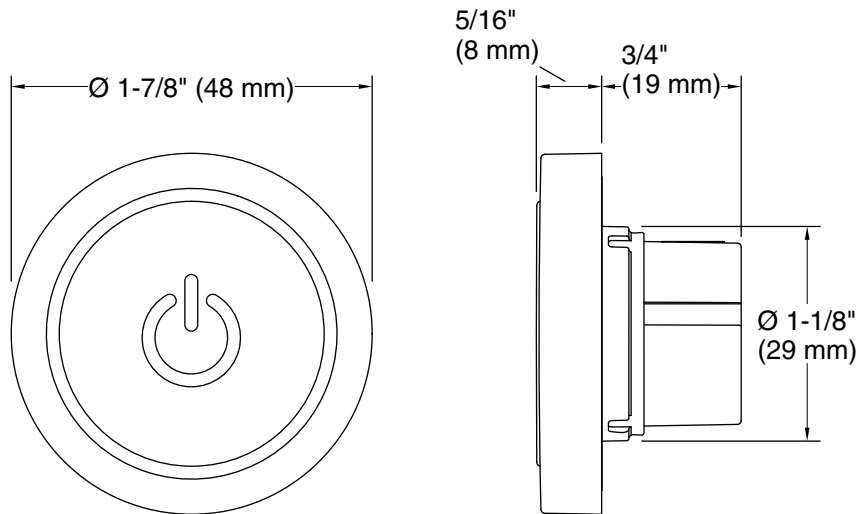

Technical Information

All product dimensions are nominal.

Drain included: No
Max. Ambient temp: 104°F (40°C)
Min. Operating temp: 86°F (30°C)
Max. Operating temp: 120°F (48.9°C)
Max. Relative humidity condensing: 100%

Notes

Install this product according to the installation instructions.