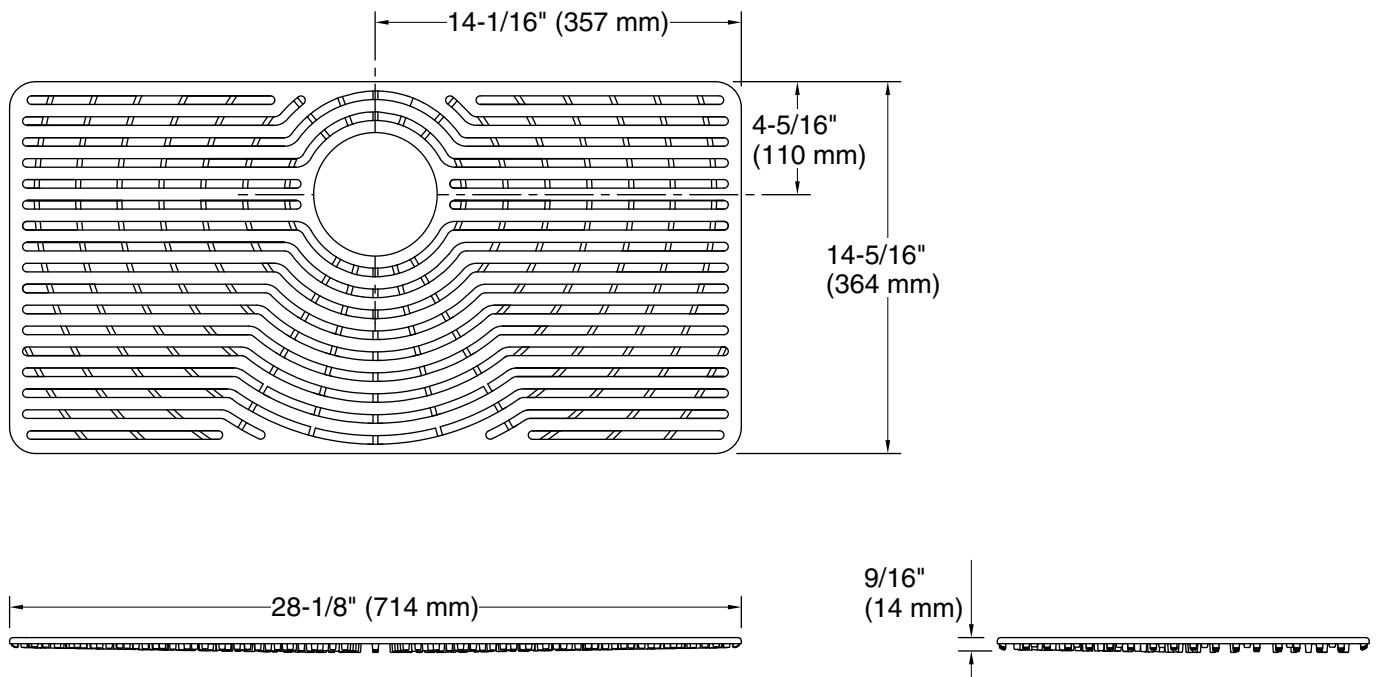

Color	Code	Description
-------	------	-------------

	DVG	Dove Grey
---	-----	-----------

Technical Information

All product dimensions are nominal.

Material: Silicone