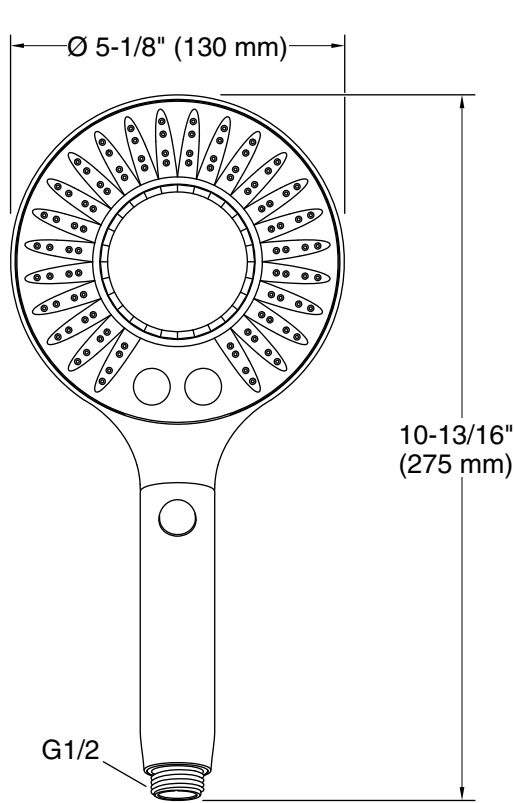

Installation

- Requires shower hose (sold separately)

Recommended Products/Accessories

- K-45982 60" ribbon hose
- K-98770 Shower Arm Diverter

Codes/Standards

ASME A112.18.1/CSA B125.1
DOE - Energy Policy Act 1992
IAPMO Certification

Technical Information

All product dimensions are nominal.

Handshower:

Rated maximum flow: 2.5 gal/min (9.5 l/min)
Pressure: 80 psi (5.5 bar)

Notes

For use with automatic compensating valves rated at 1.5 gal/min (5.7 l/min) or less.