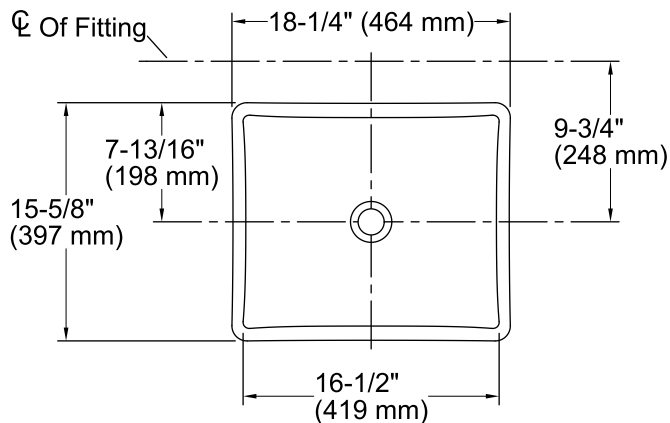

### Technical Information

All product dimensions are nominal.

- Bowl configuration: Single
- Installation: Vessel
- Bowl area (Only): Length: 16-1/2" (419 mm)  
Width: 13-3/4" (349 mm)  
Water depth: 5" (127 mm)
- Drain hole: 1-3/4" (44 mm)
- Template: 1046630-7, required, included