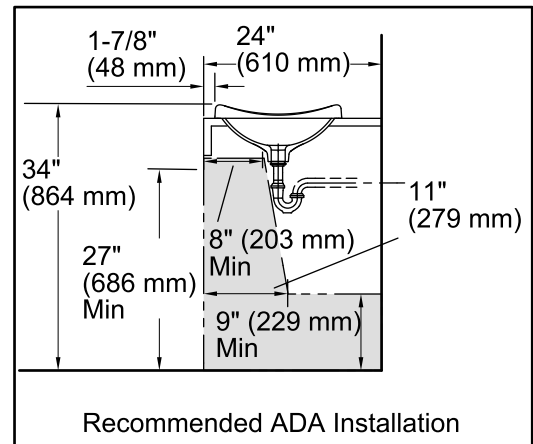

### Technical Information

All product dimensions are nominal.

- Bowl configuration: Single
- Installation: Vessel
- Bowl area (Only): Length: 16-1/2" (419 mm)  
Width: 13-3/4" (349 mm)  
Water depth: 5" (127 mm)
- Drain hole: 1-3/4" (44 mm)
- Template: 1046630-7, required, included