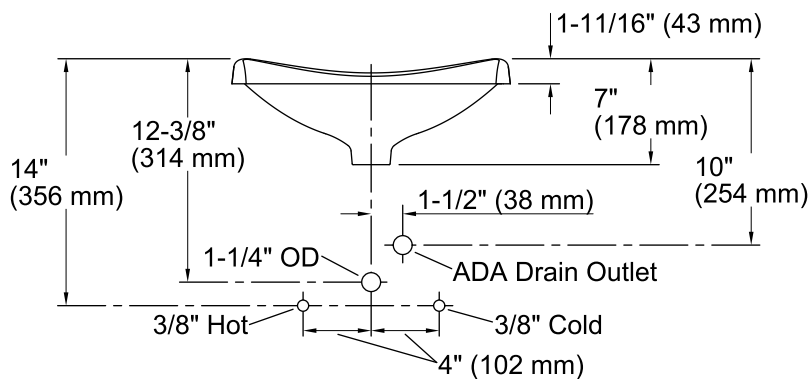

### Technical Information

All product dimensions are nominal.

- Bowl configuration: Single
- Installation: Vessel
- Bowl area (Only): Length: 16-1/2" (419 mm)  
Width: 13-3/4" (349 mm)  
Water depth: 5" (127 mm)
- Drain hole: 1-3/4" (44 mm)
- Template: 1046630-7, required, included