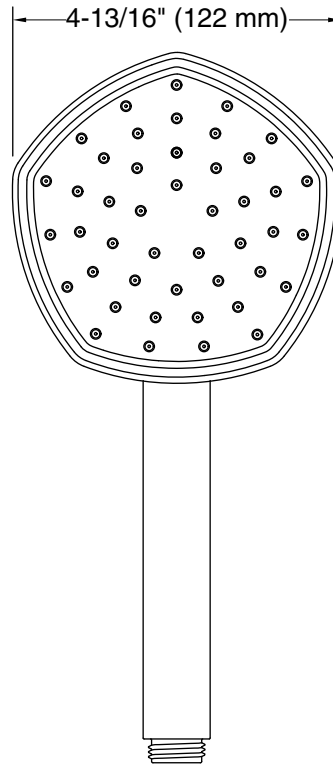

### Recommended Products/Accessories

- K-9514 60" Shower Hose
- K-8593 72" Shower Hose
- K-26309 Wall-mount handshower holder
- K-26310 Wall-mount handshower holder with supply elbow and check valve
- K-26312 32-1/8" slidebar
- K-26313 40" slidebar
- K-26314 31-1/2" slidebar with integrated water supply
- K-23723 Faucet cleaner

### Technical Information

All product dimensions are nominal.