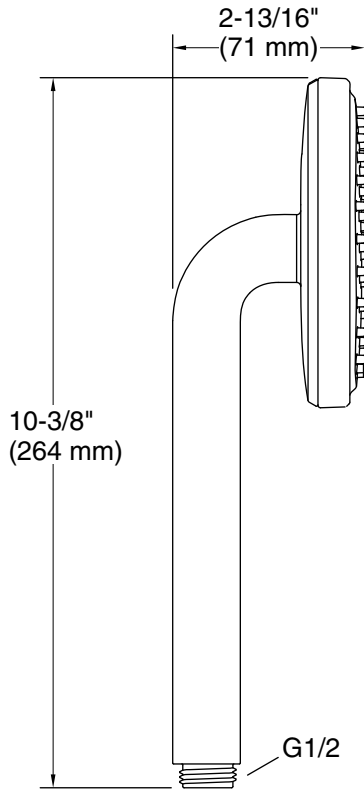

### Installation

- G 1/2 inlet and outlet.
- Requires shower hose (sold separately).
- Bracket or slidebar required for wall-mount installation.
- Deck-mount holder required for deck-mount installation.

### Recommended Products/Accessories

- K-9514 60" Shower Hose
- K-8593 72" Shower Hose
- K-26309 Wall-mount handshower holder
- K-26310 Wall-mount handshower holder with supply elbow and check valve
- K-26312 32-1/8" slidebar
- K-26313 40" slidebar
- K-26314 31-1/2" slidebar with integrated water supply
- K-23723 Faucet cleaner

### Technical Information

All product dimensions are nominal.