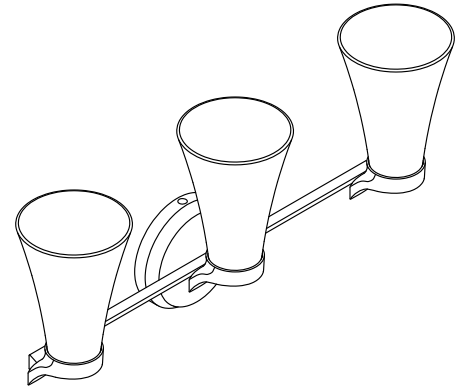

Simplice™
22-5/8" three-light sconce
K-26848-SC03

Features

- Painted glass shades perfectly diffuse the light, reducing glare in the bathroom.
- Requires bulbs with candelabra (E12) base; type B10 or T10 bulbs recommended (sold separately).
- Suitable for damp locations, per UL 1598.
- Coordinates with other products in the Simplice collection.

Material

- Manufactured with quality materials and complemented with a meticulous finishing process.
- KOHLER finishes resist corrosion and tarnishing.

Installation

- Wall-mount.

Recommended Products/Accessories

K-23723 Faucet cleaner

Included Components

Additional Components:
Installation hardware

Codes/Standards

UL 1598
CSA C22.2 No. 250.0

**KOHLER® Indoor Lighting Fixtures
Limited Warranty**

See website for detailed warranty information.

Available Colors/Finishes

Color tiles intended for reference only.

Color Code Description

BNL
CPL
BLL
2GL