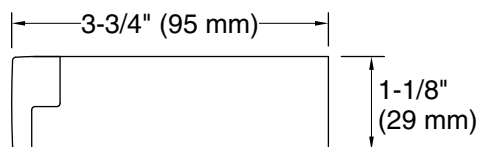

### Technical Information

All product dimensions are nominal.

Installation Type: Wall-mount

Material: Zinc, Stainless Steel