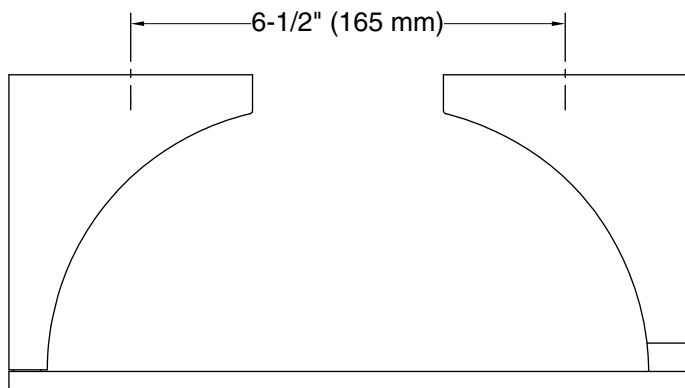

### Technical Information

All product dimensions are nominal.

Installation Type: Wall-mount

Material: Zinc, Stainless Steel