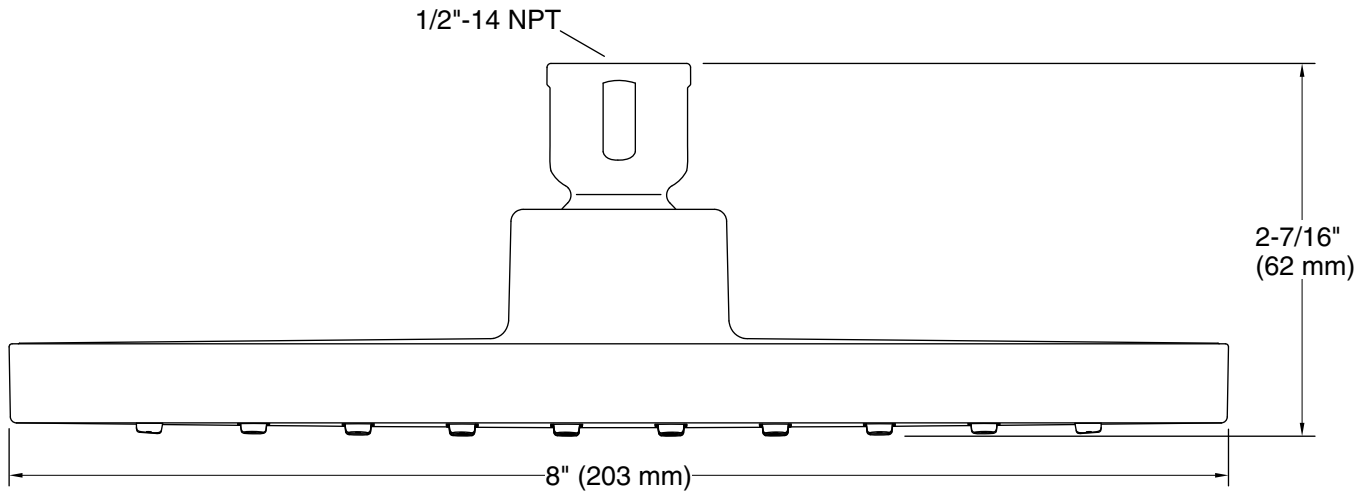

Features

- Spray performance delivers a "drenching" rain experience.
- Angled nozzles provide a full-coverage spray.
- MasterClean™ sprayface resists hard water buildup and is easy to clean.
- 2.5 gpm (9.5 lpm) maximum flow rate.
- Coordinates with other products in the Honesty collection.
- 1/2" NPT connection.

Color	Code	Description
	CP	Polished Chrome
	BN	Vibrant® Brushed Nickel
	BL	Matte Black

Technical Information

All product dimensions are nominal.

Drain included: No

Showerhead/Body Spray:

Rated maximum flow: 2.5 gal/min (9.5 l/min)