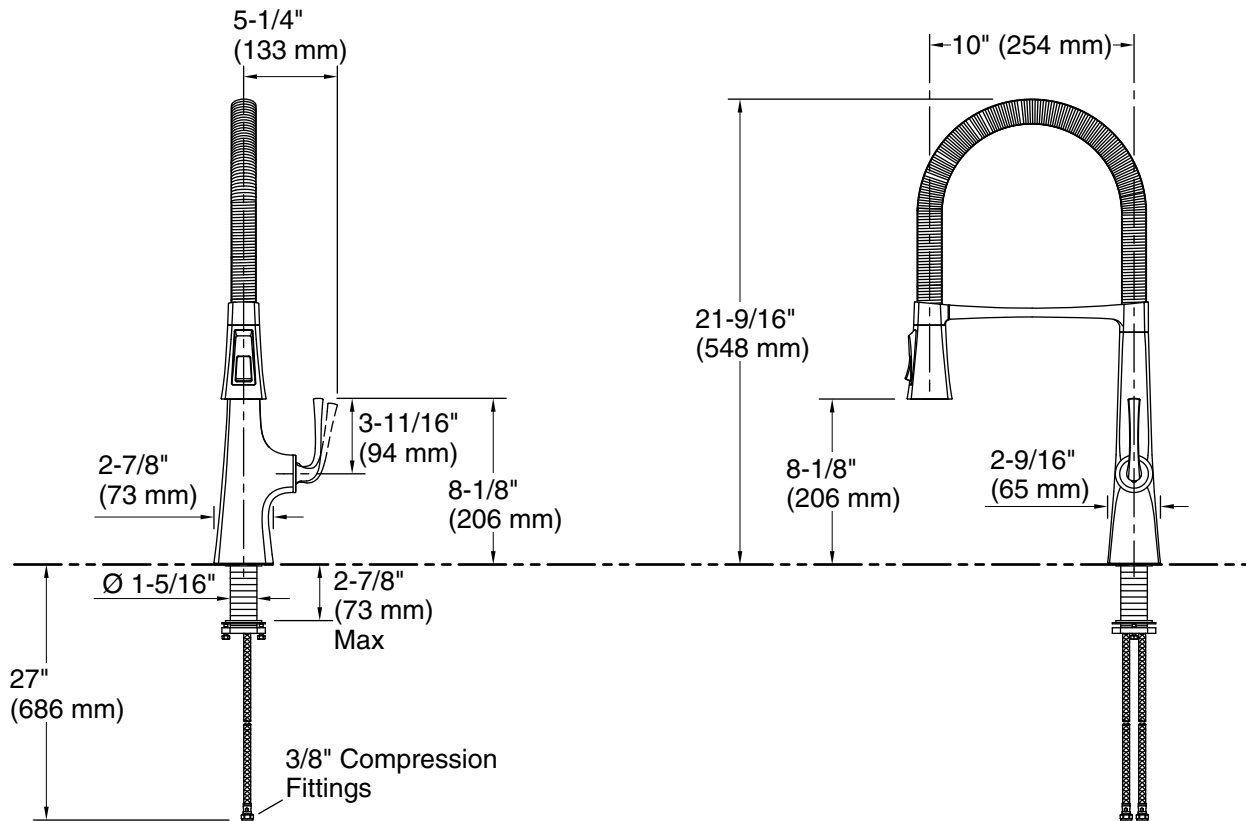

### Technical Information

All product dimensions are nominal.

Drain included: No

### Spout:

Spout reach: 10" (254 mm)

Handle clearance: 5-1/4" (133 mm)