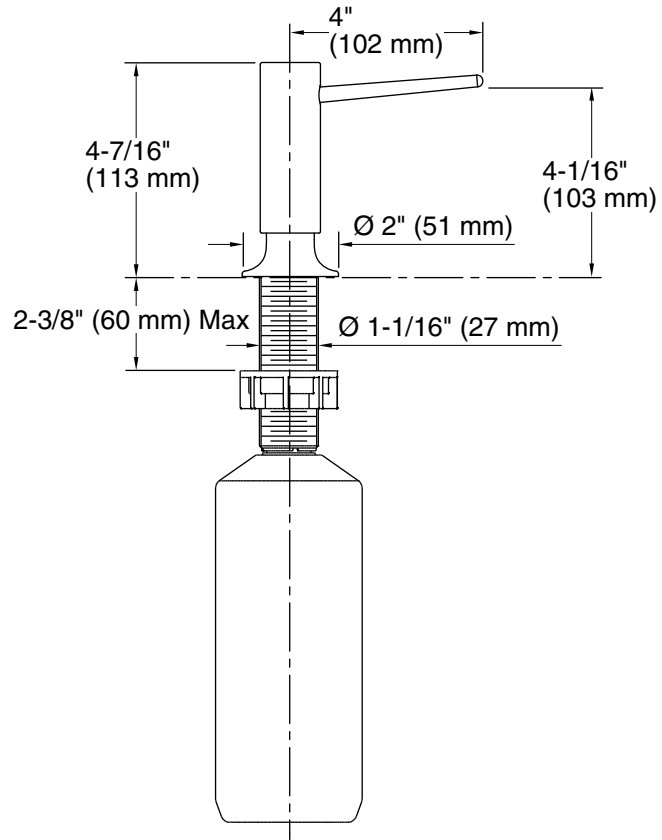

Soap/Lotion Dispenser K-1995

Features

- Holds up to 16 ounces of soap or lotion; refillable from top.
- Greater thread length is suitable for use with thicker countertops.
- Coordinates with contemporary-style faucets.

Technical Information

All product dimensions are nominal.

Material: Brass

Notes

Install this product according to the installation guide.