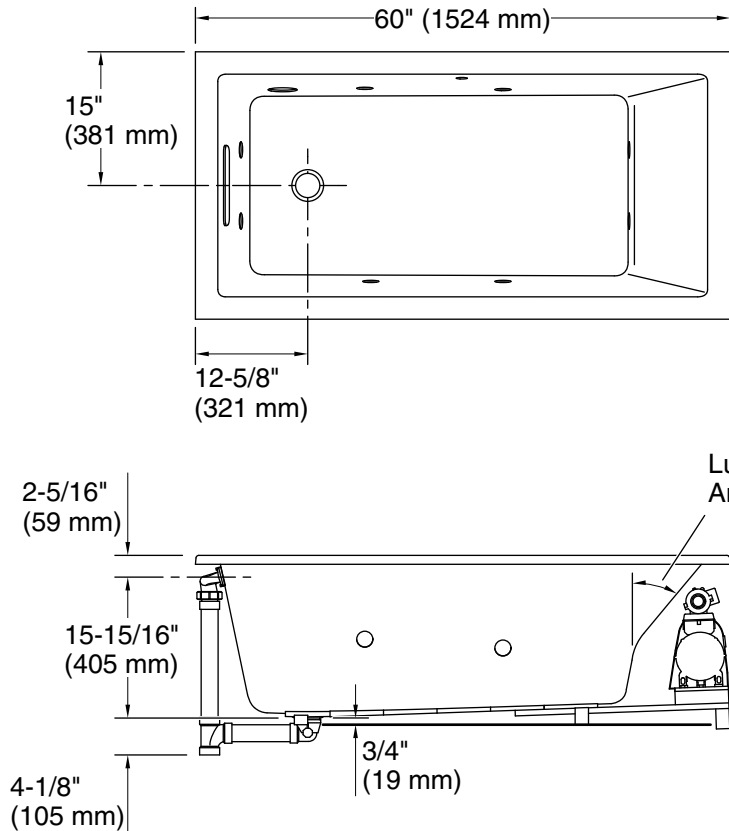

THE BOLD LOOK
OF **KOHLER**®

Underscore® Rectangle

60" x 30" heated whirlpool bath with reversible drain

K-1167-JH

No change in measurements if connected with drain illustrated. (K-7271)

Drop-in Rim Detail

Blower Motor Access
20" (508 mm) W x 15" (381 mm) H Min

1-1/2" Bath Drain

Required Electrical Service

Two dedicated circuits required.

Pump: 120 V, 15 A, 60 Hz
 Heater: 120 V, 15 A, 60 Hz

Technical Information

All product dimensions are nominal.

Installation: Drop-in
 Drain location: End
 Basin area, bottom: 42-7/16" x 20" (1078 mm x 508 mm)
 Basin area, top: 54-5/16" x 24-1/4" (1380 mm x 617 mm)
 Weight: 135.8 lbs (61.6 kg)
 Minimum floor load: 46 lbs/ft² (224.6 kg/m²)
 Water depth: 14-3/4" (374 mm)
 Water capacity: 59.8 gal (226.4 L)
 Cutout: Drop-in, 59-1/2" x 28-1/2" (1511 mm x 724 mm)
 Electrical component rating: Pump: 120 V, 7 A, 60 Hz
 Heater: 120 V, 12 A, 60 Hz