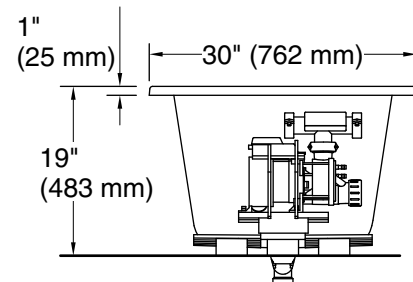

THE BOLD LOOK
OF **KOHLER**®

Underscore® Rectangle

60" x 30" heated whirlpool bath with reversible drain

K-1167-JH

No change in measurements if connected with drain illustrated. (K-7271)

Drop-in Rim Detail

Blower Motor Access
20" (508 mm) W x 15" (381 mm) H Min

1-1/2" Bath Drain

Required Electrical Service

Two dedicated circuits required.

Pump: 120 V, 15 A, 60 Hz
 Heater: 120 V, 15 A, 60 Hz

Technical Information

All product dimensions are nominal.

Installation: Drop-in
 Drain location: End
 Basin area, bottom: 42-7/16" x 20" (1078 mm x 508 mm)
 Basin area, top: 54-5/16" x 24-1/4" (1380 mm x 617 mm)
 Weight: 135.8 lbs (61.6 kg)
 Minimum floor load: 46 lbs/ft² (224.6 kg/m²)
 Water depth: 14-3/4" (374 mm)
 Water capacity: 59.8 gal (226.4 L)
 Cutout: Drop-in, 59-1/2" x 28-1/2" (1511 mm x 724 mm)
 Electrical component rating: Pump: 120 V, 7 A, 60 Hz
 Heater: 120 V, 12 A, 60 Hz