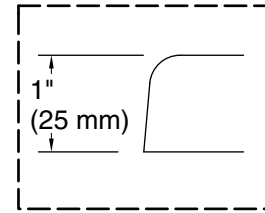

THE BOLD LOOK
OF **KOHLER**®

Underscore® Rectangle

60" x 30" heated whirlpool bath with reversible drain

K-1167-JH

No change in measurements if connected with drain illustrated. (K-7271)

Drop-in Rim Detail

All product dimensions are nominal.

Installation: Drop-in
 Drain location: End
 Basin area, bottom: 42-7/16" x 20" (1078 mm x 508 mm)
 Basin area, top: 54-5/16" x 24-1/4" (1380 mm x 617 mm)
 Weight: 135.8 lbs (61.6 kg)
 Minimum floor load: 46 lbs/ft² (224.6 kg/m²)
 Water depth: 14-3/4" (374 mm)
 Water capacity: 59.8 gal (226.4 L)
 Cutout: Drop-in, 59-1/2" x 28-1/2" (1511 mm x 724 mm)
 Electrical component rating: Pump: 120 V, 7 A, 60 Hz
 Heater: 120 V, 12 A, 60 Hz