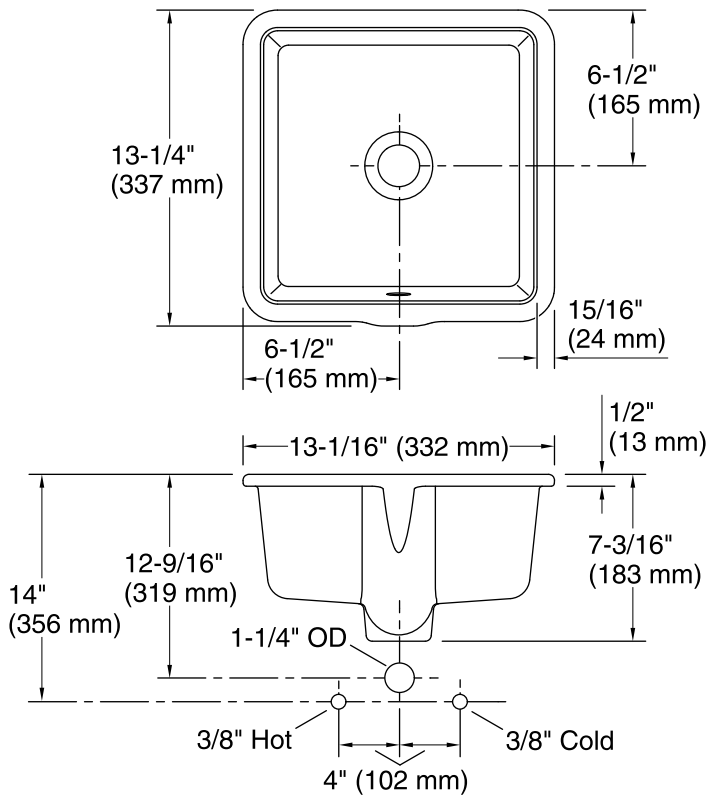

Technical Information

All product dimensions are nominal.

Bowl configuration:	Single
Installation:	Under-mount
Bowl area (Only):	Length: 11-1/16" (280 mm) Width: 11-3/16" (284 mm) Bowl depth: 5-1/8" (130 mm) With overflow: Yes Water depth: 3-1/4" (83 mm)
Drain hole:	1-3/4" (44 mm)
Template:	Under-mount, 1372555-7, required, not included

Notes

Install this product according to the installation instructions.

NOTICE: Countertop manufacturer or cutter must use the current product template available at www.kohler.com, or by calling 1-800-4KOHLER. Kohler Co. is not responsible for cutout errors when the incorrect cutout template is used.

ADA, CSA B651 compliant when installed to the specific requirements of these regulations.