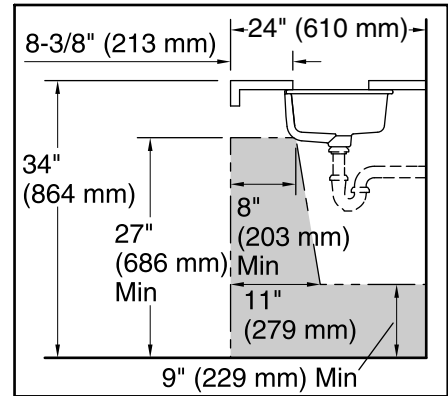

Technical Information

All product dimensions are nominal.

Bowl configuration:	Single
Installation:	Under-mount
Bowl area (Only):	Length: 11-1/16" (280 mm) Width: 11-3/16" (284 mm) Bowl depth: 5-1/8" (130 mm) With overflow: Yes Water depth: 3-1/4" (83 mm)
Drain hole:	1-3/4" (44 mm)
Template:	Under-mount, 1372555-7, required, not included

Notes

Install this product according to the installation instructions.

NOTICE: Countertop manufacturer or cutter must use the current product template available at www.kohler.com, or by calling 1-800-4KOHLER. Kohler Co. is not responsible for cutout errors when the incorrect cutout template is used.

ADA, CSA B651 compliant when installed to the specific requirements of these regulations.