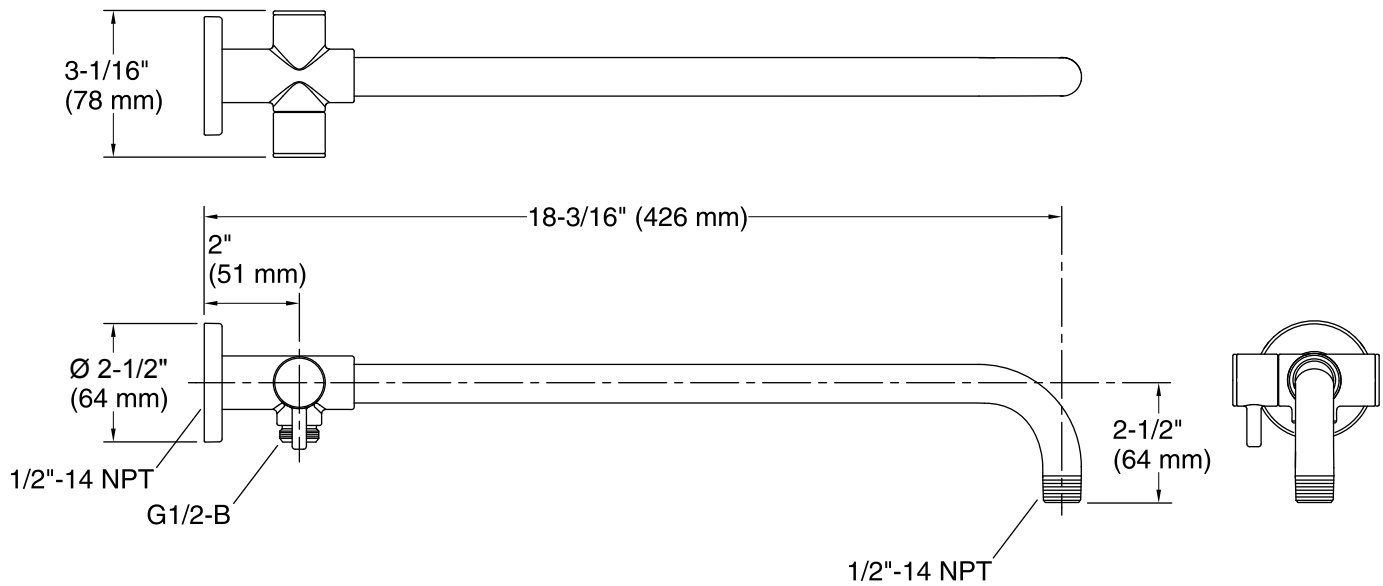

Features

- Diverter switches water between rainhead or handshower, or both on at one time
- 1/2-inch NPT connection
- For use with KOHLER rainheads & handshowers (sold separately)

Material

- Metal construction
- KOHLER finishes resist corrosion and tarnishing

Technical Information

All product dimensions are nominal.

Notes

Install this product according to the installation guide.