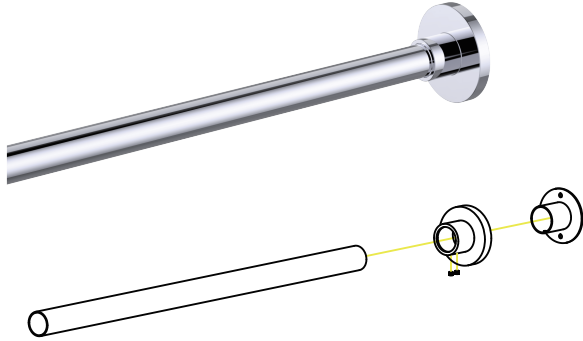

SHOWER RODS
STRAIGHT & ROUND

- 5' KSRZ-RD-5
- 6' KSRZ-RD-6

PRODUCT NAME: SHOWER ROD

PRODUCT CODE: 5' KSRZ-RD-5
6' KSRZ-RD-6

MATERIAL: Zinc Ends+SS Tube

KEY FEATURES: Contemporary design.
Round minimalist look.