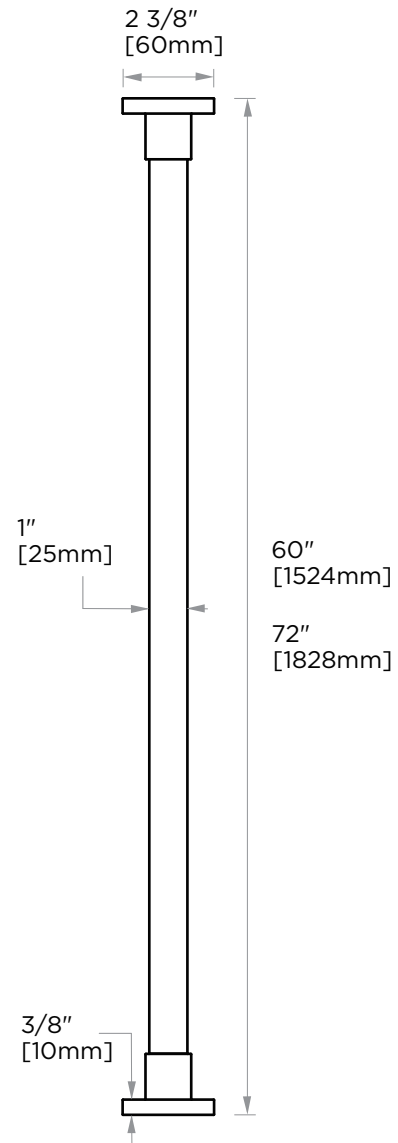

SHOWER RODS
STRAIGHT & ROUND

- 5' KSRZ-RD-5
- 6' KSRZ-RD-6

PRODUCT NAME: SHOWER ROD

PRODUCT CODE: 5' KSRZ-RD-5
6' KSRZ-RD-6

MATERIAL: Zinc Ends+SS Tube

KEY FEATURES: Contemporary design.
Round minimalist look.

NOTE: Dimensions and specifications are subject to change without notice.