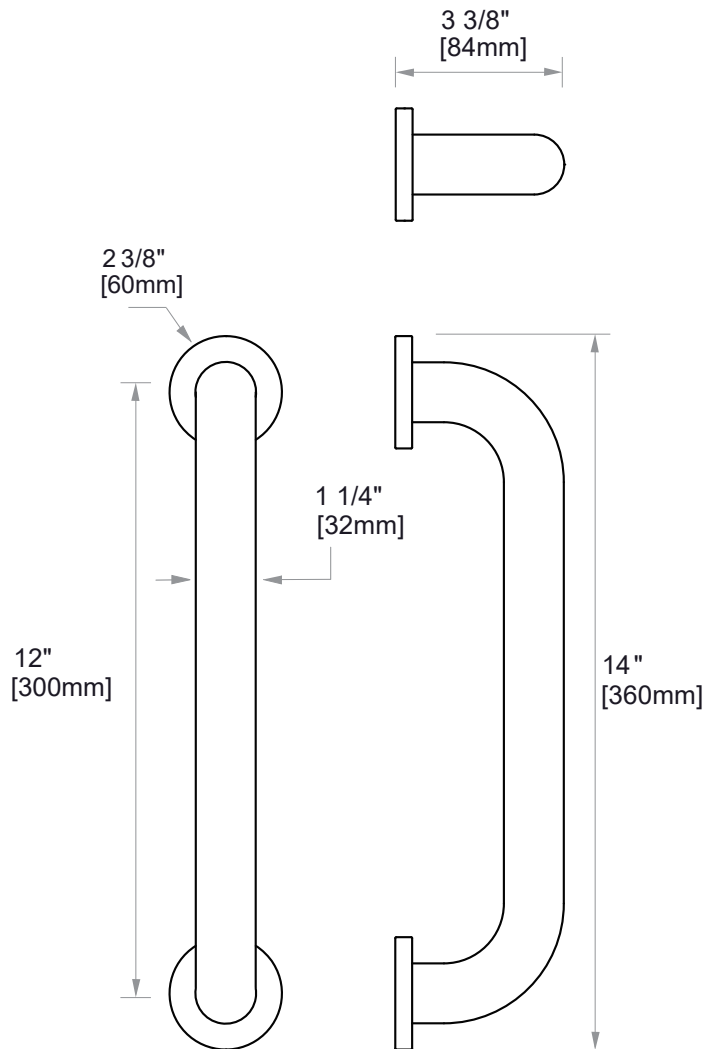

WARRANTY:

Lifetime Limited (Residential Use)
One Year (Commercial Use)

NOTE: Dimensions and specifications are subject to change without notice.