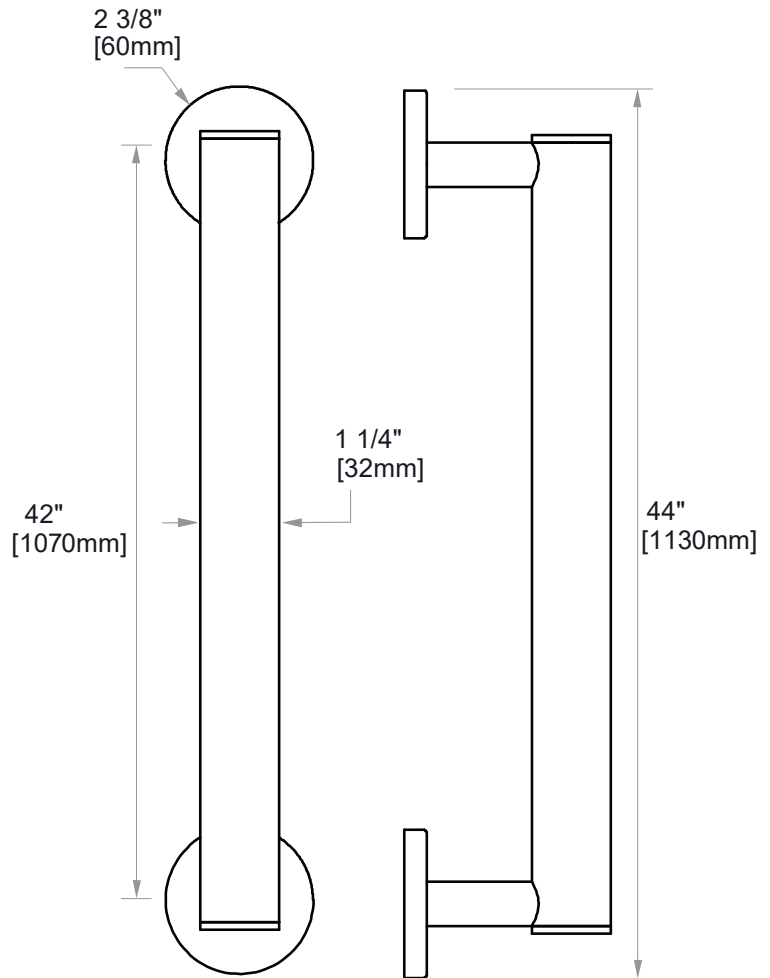

PRODUCT NAME: GRAB BAR (1.25"/32MM)

SIZE: 42"

PRODUCT CODE: 8289142

MATERIAL: All-brass construction

1. **STOCKED FINISHES:**
2. Polished Chrome (99)
   - Brushed Nickel (81)
   - Polished Nickel (68)
   - Matte Black (48)

SPECIAL FINISHES AVAILABLE: Please see our website for full list samples

WARRANTY:
Lifetime Limited (Residential Use)
One Year (Commercial Use)