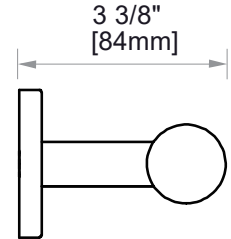

9100 SERIES

GRAB BAR 42"

8289142

PRODUCT NAME: GRAB BAR (1.25"/32MM)

SIZE: 42"

PRODUCT CODE: 8289142

MATERIAL: All-brass construction

- STOCKED FINISHES:**
- Polished Chrome (99)
 - Brushed Nickel (81)
 - Polished Nickel (68)
 - Matte Black (48)