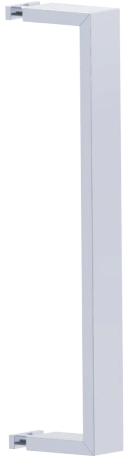

HAMBURG COLLECTION SINGLE SHOWER DOOR HANDLE 4407512

PRODUCT NAME: SINGLE SHOWER DOOR HANDLE 12"

PRODUCT CODE: 4407512

MATERIAL: All-brass construction

KEY FEATURES: Transitional design.
Rectangular bold solid style.

NOTE: Dimensions and specifications are subject to change without notice.

HANDLES INFO

Components Included		
①	Handle	X1
②	Fixing Bracket	X2
③	Set Screw M5	X2

Mounting Kits Included		
	X1	Allen Key

GLASS INFO

Glass Hole C-C Distance		
A	6"/152mm	6" Shower Door Handle
	8"/203mm	8" Shower Door Handle
	12"/315mm	12" Shower Door Handle
	18"/457mm	18" Shower Door Handle
	24"/610mm	24" Shower Door Handle
	36"/914mm	36" Shower Door Handle
B	3/8"(10mm)	Glass Hole Diameter
C	6-12mm	Glass Thickness