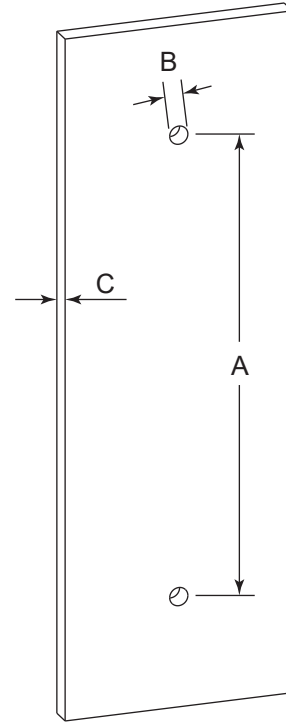

HAMBURG COLLECTION SINGLE SHOWER DOOR HANDLE 4407512

PRODUCT NAME: SINGLE SHOWER DOOR HANDLE 12"

PRODUCT CODE: 4407512

MATERIAL: All-brass construction

KEY FEATURES: Transitional design.
Rectangular bold solid style.

NOTE: Dimensions and specifications are subject to change without notice.

HANDLES INFO

Components Included		
①	Handle	X1
②	Fixing Bracket	X2
③	Set Screw M5	X2

Mounting Kits Included		
	X1	Allen Key

GLASS INFO

Glass Hole C-C Distance		
A	6"/152mm	6" Shower Door Handle
	8"/203mm	8" Shower Door Handle
	12"/315mm	12" Shower Door Handle
	18"/457mm	18" Shower Door Handle
	24"/610mm	24" Shower Door Handle
	36"/914mm	36" Shower Door Handle
B	3/8"(10mm)	Glass Hole Diameter
C	6-12mm	Glass Thickness