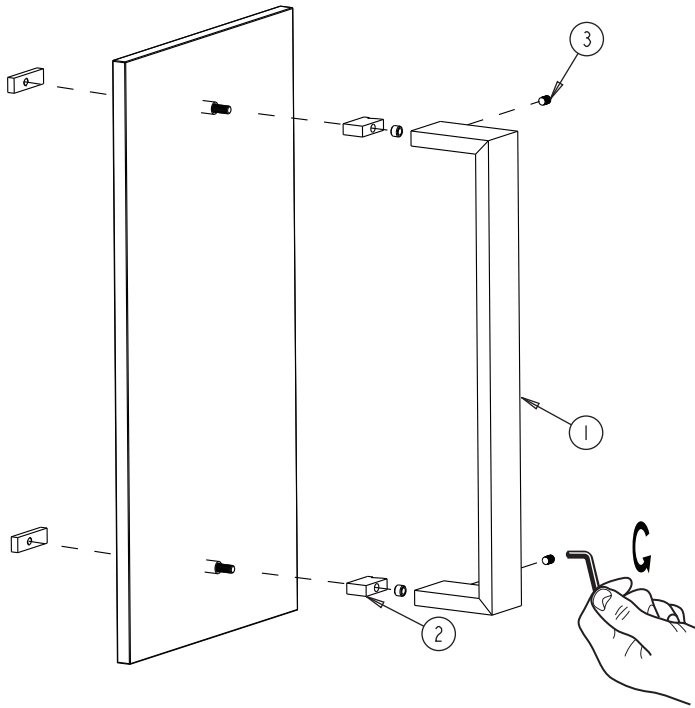

HAMBURG COLLECTION SINGLE SHOWER DOOR HANDLE 4407512

PRODUCT NAME: SINGLE SHOWER DOOR HANDLE 12"

PRODUCT CODE: 4407512

MATERIAL: All-brass construction

KEY FEATURES: Transitional design.
Rectangular bold solid style.

NOTE: Dimensions and specifications are subject to change without notice.

HANDLES INFO

Components Included		
①	Handle	X1
②	Fixing Bracket	X2
③	Set Screw M5	X2

Mounting Kits Included		
	X1	Allen Key

GLASS INFO

Glass Hole C-C Distance		
A	6"/152mm	6" Shower Door Handle
	8"/203mm	8" Shower Door Handle
	12"/315mm	12" Shower Door Handle
	18"/457mm	18" Shower Door Handle
	24"/610mm	24" Shower Door Handle
	36"/914mm	36" Shower Door Handle
B	3/8"(10mm)	Glass Hole Diameter
C	6-12mm	Glass Thickness