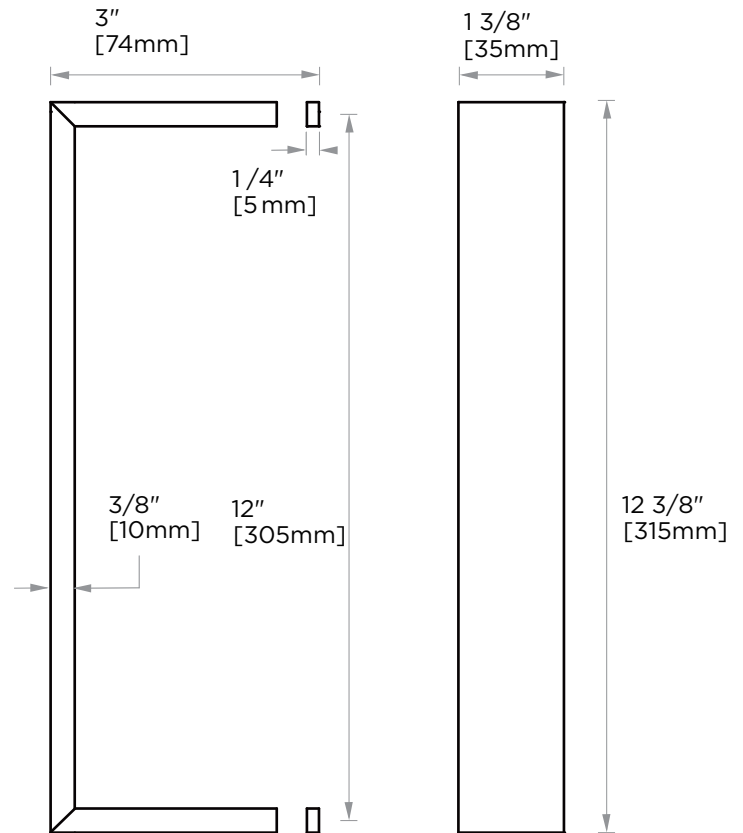

HAMBURG COLLECTION SINGLE SHOWER DOOR HANDLE 4407512

PRODUCT NAME: SINGLE SHOWER DOOR HANDLE 12"

PRODUCT CODE: 4407512

MATERIAL: All-brass construction

KEY FEATURES: Transitional design.
Rectangular bold solid style.

NOTE: Dimensions and specifications are subject to change without notice.

HANDLES INFO

Components Included		
①	Handle	X1
②	Fixing Bracket	X2
③	Set Screw M5	X2

Mounting Kits Included		
	X1	Allen Key

GLASS INFO

Glass Hole C-C Distance		
A	6"/152mm	6" Shower Door Handle
	8"/203mm	8" Shower Door Handle
	12"/315mm	12" Shower Door Handle
	18"/457mm	18" Shower Door Handle
	24"/610mm	24" Shower Door Handle
	36"/914mm	36" Shower Door Handle
B	3/8"(10mm)	Glass Hole Diameter
C	6-12mm	Glass Thickness

* Can be used with extension kit for thicker doors

NOTE: Dimensions and specifications are subject to change without notice.